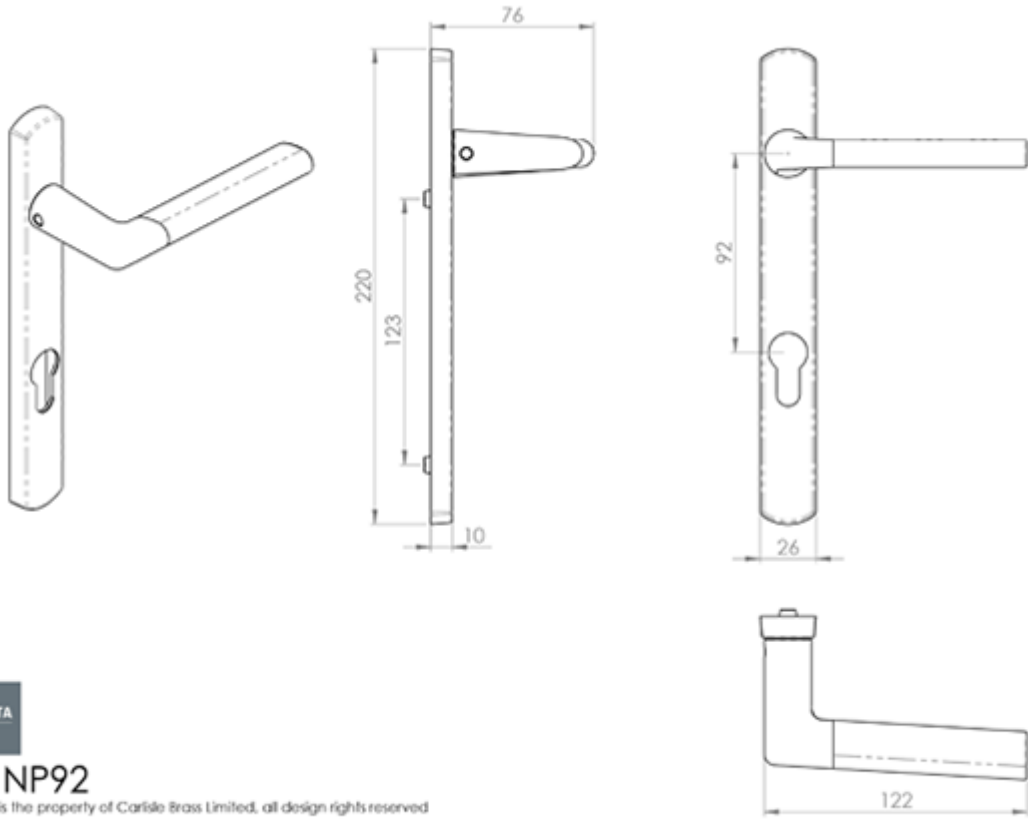

## Serozzetta Rosa Lever on Narrow Plate

**Product Images**

---

## Description

---

A simple straight lever on a Euro lock narrow backplate. It has a Euro profile keyhole 92mm c/c and operates a multipoint lock. Comes with a 10 year mechanical guarantee. Suitable for domestic and commercial use.

## Technical Details

---

**Specification**

**Additional Information**

SKU	SZS01NP
Brands	Serozzetta
Technical	4
Line Drawings	SZS01NP92.PDF
3D Animation	SZS01NP92/SZS01NP92.html

## Product Options

---

Finishes:

Polished Chrome

Satin Chrome

Stainless Brass

Sizes:

220mm x 26mm Backplate, 92mm Centres, 123.5mm Fixing Centres