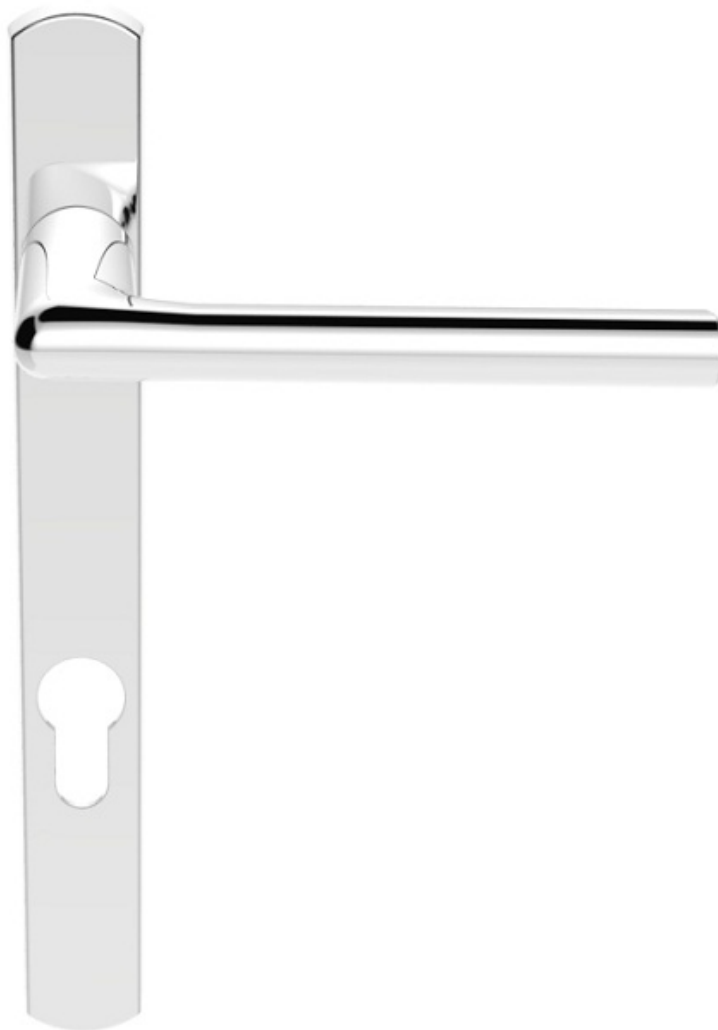

## Serozzetta Rosa Lever on Narrow Plate

**Product Images**

---

## Description

---

A simple straight lever on a Euro lock narrow backplate. It has a Euro profile keyhole 92mm c/c and operates a multipoint lock. Comes with a 10 year mechanical guarantee. Suitable for domestic and commercial use.

## Product Options

---

Finishes:

Polished Chrome

Satin Chrome

Stainless Brass

Sizes:

220mm x 26mm Backplate, 92mm Centres, 123.5mm Fixing Centres