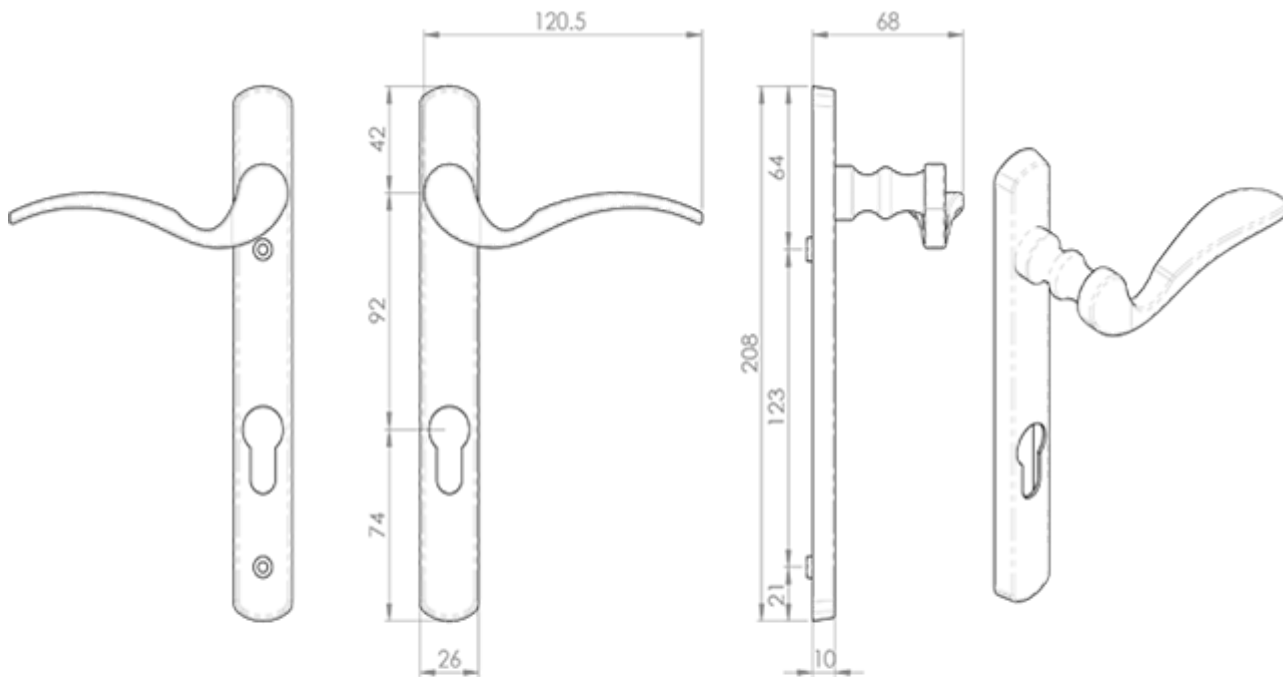

handed depending on which side the door is hinged and whether inward or outward opening. The right or left option will need to be specified when ordering. Comes with a 10 year mechanical guarantee. Suitable for domestic and commercial use. Available in different centres and finishes.

Technical Details

© CARLISLE BRASS

M140NP92RH

This drawing is the property of Carlisle Brass Limited, all design rights reserved

Specification

Additional Information

SKU	M140NP
Brands	Carlisle Brass
Technical	4
Line Drawings	M140NP92RH.PDF,M140NP92LH.PDF,M140NPRH.PDF,M140NPLH.PDF