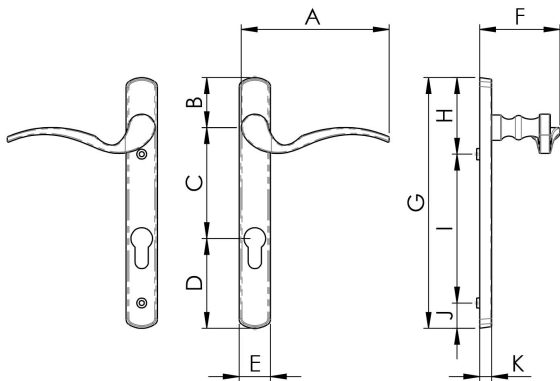

Scroll Lever on Narrow Plate

M140NP

Fashionable, traditional style scroll lever on a Euro lock narrow backplate. It has a Euro profile keyhole and operates a multipoint lock. This handle is handed depending on which side the door is hinged and whether inward or outward opening. The right or left option will need to be specified when ordering.