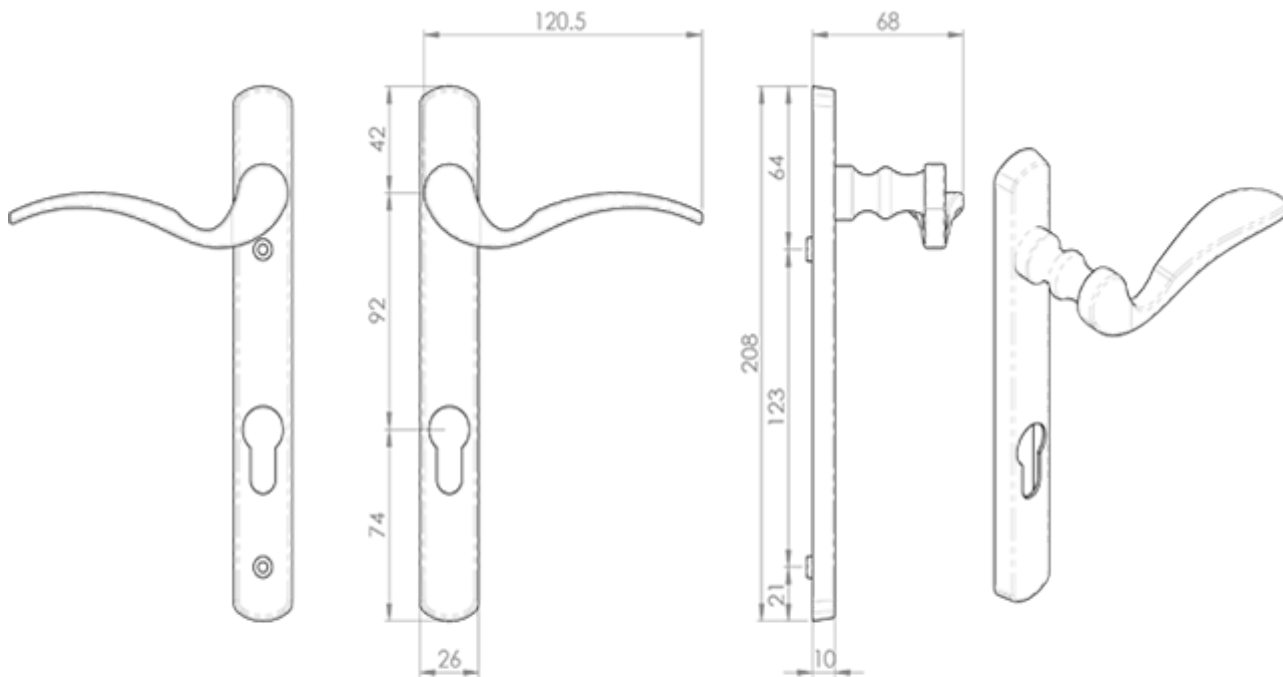

Scroll Lever on Narrow Plate

Product Images

Description

Fashionable, traditional style scroll lever on a Euro lock narrow backplate. It has a Euro profile keyhole and operates a multipoint lock. This handle is

handed depending on which side the door is hinged and whether inward or outward opening. The right or left option will need to be specified when ordering. Comes with a 10 year mechanical guarantee. Suitable for domestic and commercial use. Available in different centres and finishes.

Technical Details

© CARLISLE BRASS

M140NP92RH

This drawing is the property of Carlisle Brass Limited, all design rights reserved

Specification

Additional Information

Short Description	Scroll Lever on Narrow Plate
SKU	M140NP
Brands	Carlisle Brass
Technical	4
Line Drawings	M140NP92RH.PDF,M140NP92LH.PDF,M140NPRH.PDF,M140NPLH.PDF

Product Options

Finishes:	Black
	Polished Brass
	Polished Chrome
	Satin Chrome
Options:	Right hand
	Left hand
Sizes:	208mm x 26mm Backplate, 92mm Centres, 123.5mm Fixing Centres
	208mm x 26mm Backplate, 70mm Centres, 180mm Fixing Centres