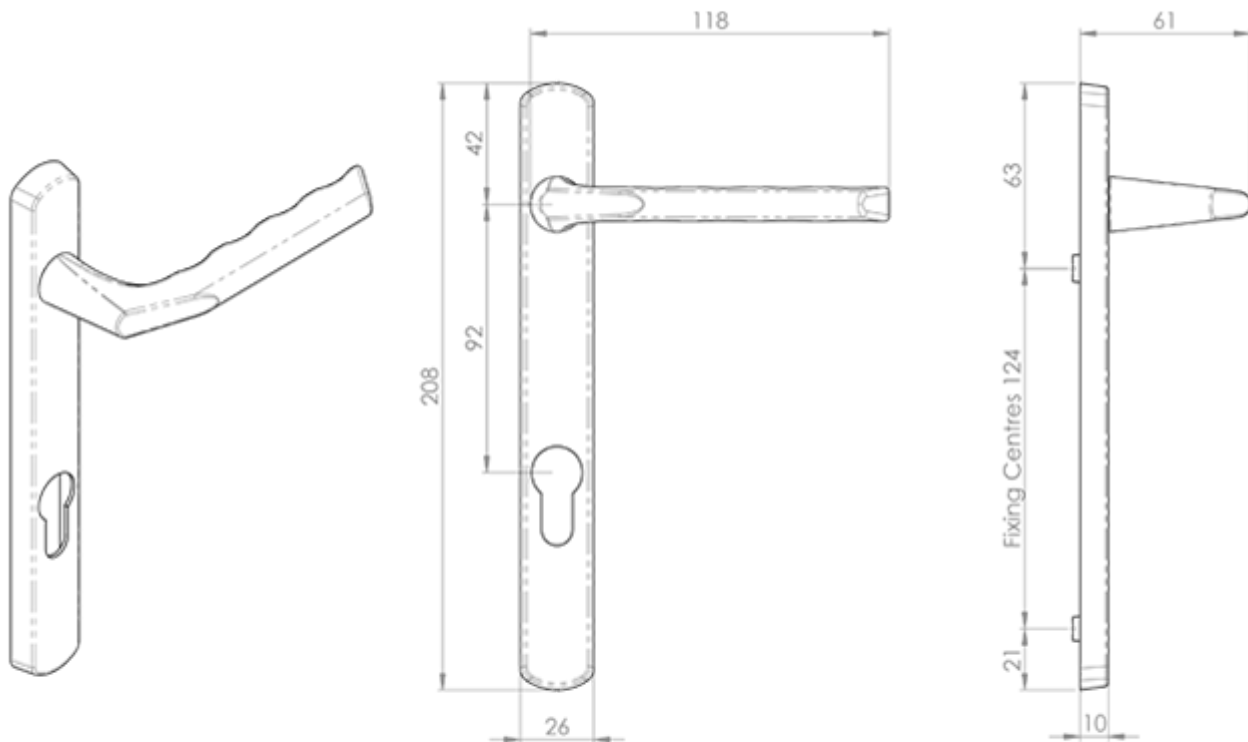

Narrow Plate with Straight Lever

Product Images

Description

Ergonomic straight lever with a moulded finger grip on the inside of the handle. Long plain narrowplate with rounded ends. It has a Euro profile keyhole

and operates a multipoint lock. Comes with a 10 year mechanical guarantee. Suitable for domestic and commercial use. Available in different centres and finishes.

Technical Details

CARLISLE BRASS

M86NP92

This drawing is the property of Carlisle Brass Limited, all design rights reserved

Specification

Additional Information

Short Description	Narrow Plate with Straight Lever
SKU	M86NP Range
Brands	Carlisle Brass
Technical	4
Line Drawings	M86NP92..PDF,M86NP.PDF

Product Options

Finishes:

Polished Chrome

Satin Chrome

Polished Brass

Sizes:

220mm x 26mm Backplate, 92mm Centres, 123.5mm Fixing Centres

220mm x 26mm Backplate, 70mm Centres, 180mm Fixing Centres