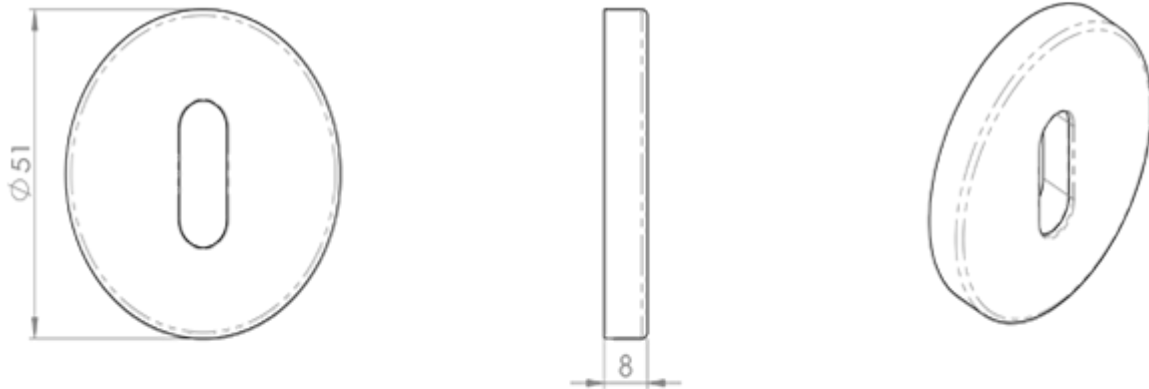

10 year mechanical guarantee and is Fire door rated. Suitable for domestic and commercial use.

Technical Details