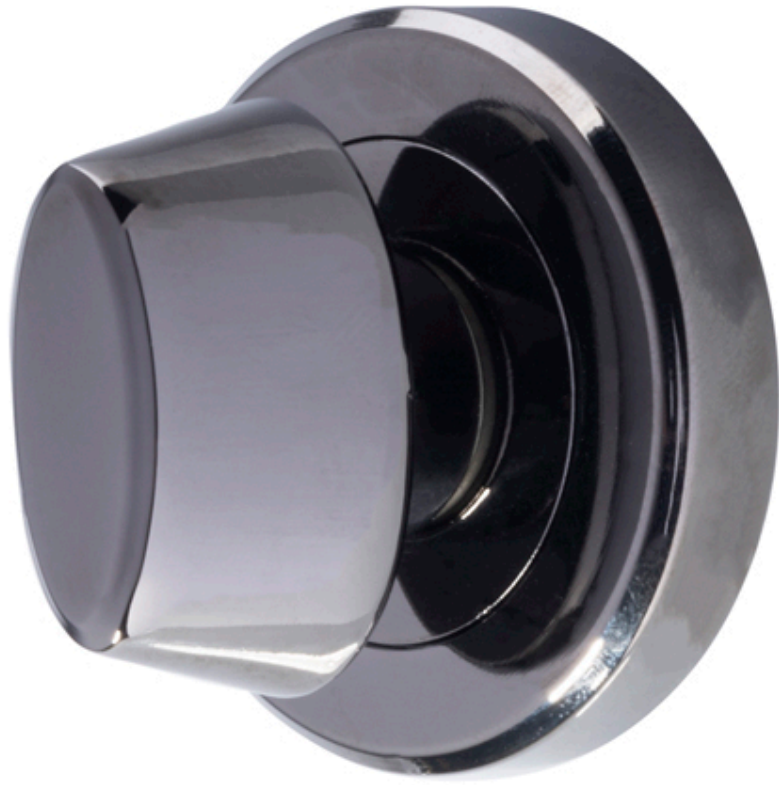

Serozzetta Turn and Release

Product Images

Description

Thumbturn and release on a chamfered edge, screw on rose, concealed fix. Designed to match the range of Serozzetta SZM designer handles on round roses. Comes with a 10 year mechanical guarantee and is suitable for domestic and commercial use.

Technical Details

SZM004

This drawing is the property of Carlisle Brass Limited, all design rights reserved

Specification

Additional Information

Short Description	Turn and Release
SKU	SZM004BN
Barcode	5050245151208
Brands	Serozzetta
Finishes	Black Nickel
Sizes	50mm Dia. Rose
Features	Concealed Fix, Screw on Rose
Technical	4
Line Drawings	SZM004.PDF
Unit of Sale	Set