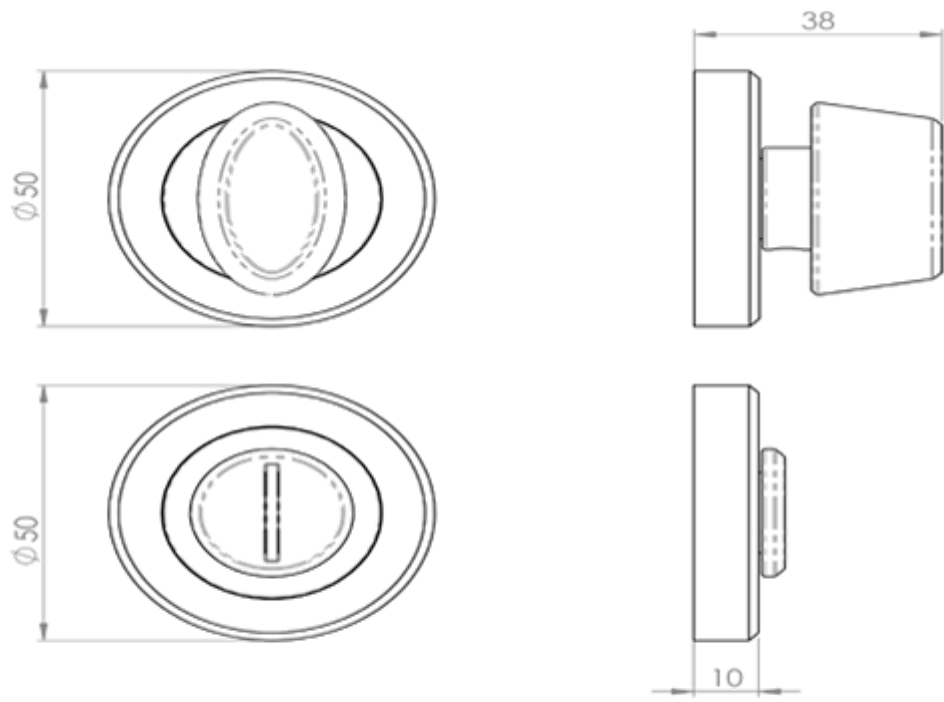

Serozzetta Turn and Release

Product Images

Description

Thumbturn and release on a chamfered edge, screw on rose, concealed fix. Designed to match the range of Serozzetta SZM designer handles on round roses. Comes with a 10 year mechanical guarantee and is suitable for domestic and commercial use.

Technical Details

SZM004

This drawing is the property of Carlisle Brass Limited, all design rights reserved

Specification

Additional Information

Short Description	Turn and Release
SKU	SZM004BN
Barcode	5050245151208
Brands	Serozzetta
Finishes	Black Nickel
Sizes	50mm Dia. Rose
Features	Concealed Fix, Screw on Rose
Technical	4
Line Drawings	SZM004.PDF
Unit of Sale	Set