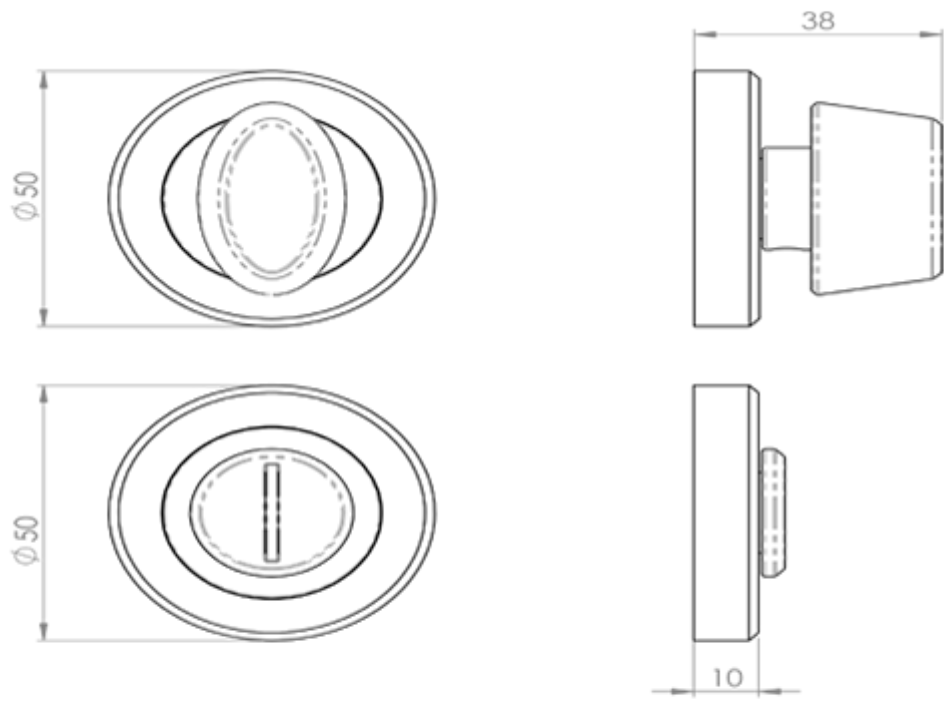

Serozzetta Turn and Release

Product Images

Description

Thumbturn and release on a chamfered edge, screw on rose, concealed fix. Designed to match the range of Serozzetta SZM designer handles on round roses. Comes with a 10 year mechanical guarantee and is suitable for domestic and commercial use.

[Click here for care instructions](#)

Technical Details

SZM004

This drawing is the property of Carlisle Brass Limited, all design rights reserved

Specification

Additional Information

Short Description	Turn and Release
SKU	SZM004CP
Barcode	5050245145474
Brands	Serozzetta
Finishes	Polished Chrome
Options	Boxed
Sizes	50mm Dia. Rose
Features	Concealed Fix, Screw on Rose
Technical	4,49
Line Drawings	SZM004.PDF
Unit of Sale	Set