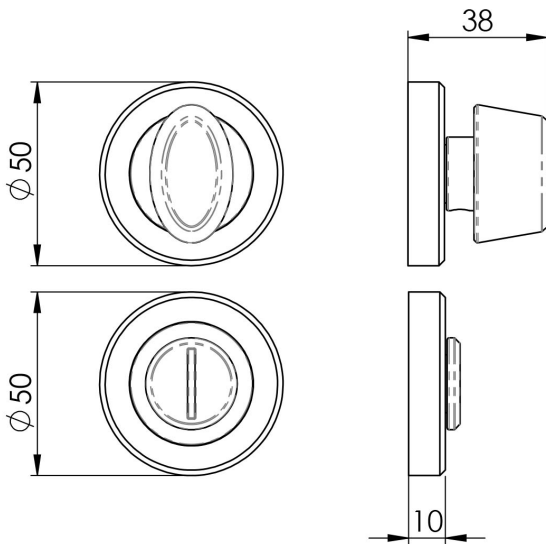

## Serozzetta Thumbturn and Release on Rose

SZM004

Thumbturn and release on a chamfered edge, screw on rose, concealed fix. Designed to match the range of Serozzetta SZM designer handles on round roses. Comes with a 10 year mechanical guarantee and is suitable for domestic and commercial use.