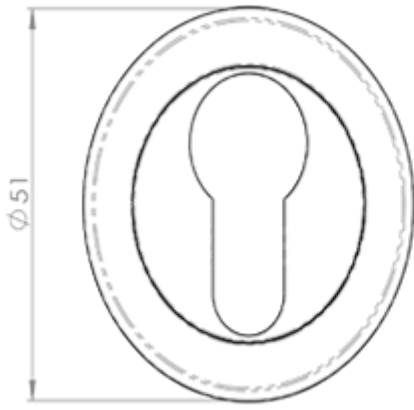

Serozzetta Euro Profile Escutcheon

Product Images

Description

Round escutcheon with a chamfered edge, screw on rose, concealed fix. Euro lock profile. Designed to match the range of Serozzetta SZM designer handles on round roses.

Technical Details

SEROZZETTA
EST. 1872

SZM001

This drawing is the property of Carisle Brass Limited, all design rights reserved

Specification

Additional Information

Short Description	Euro Profile Escutcheon
SKU	SZM001BN
Barcode	5050245151185
Brands	Serozzetta
Finishes	Black Nickel
Options	Euro Profile
Sizes	50mm Dia. Rose
Features	Concealed Fix, Screw on Rose
Technical	4
Line Drawings	SZM001.PDF
Unit of Sale	Each