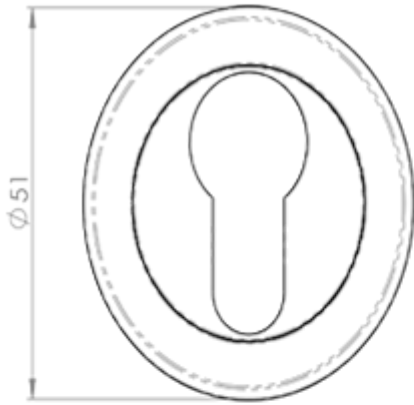

Round escutcheon with a chamfered edge, screw on rose, concealed fix. Euro lock profile. Designed to match the range of Serozzetta SZM designer handles on round roses.

[Click here for care instructions](#)

Technical Details

SZM001

This drawing is the property of Carlsle Brass Limited, all design rights reserved

Specification