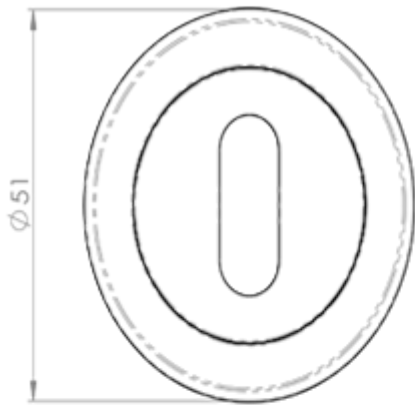

Serozzetta Standard Profile Escutcheon

Product Images

Description

Round escutcheon with a chamfered edge, screw on rose concealed fix. Standard key profile. Designed to match the range of Serozzetta SZM designer handles on round roses.

Technical Details

SZM003

This drawing is the property of Carlisle Brass Limited, all design rights reserved

Specification

Additional Information

Short Description	Standard Profile Escutcheon
SKU	SZM003BN
Barcode	5050245151192
Brands	Serozzetta
Finishes	Black Nickel
Options	Standard Profile
Sizes	50mm Dia. Rose
Features	Concealed fix, screw on Rose
Technical	4
Line Drawings	SZM003.PDF
Unit of Sale	Each