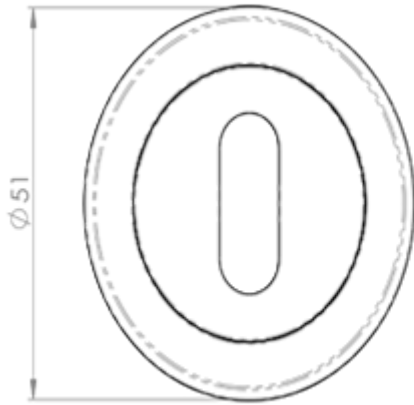

Description

Round escutcheon with a chamfered edge, screw on rose concealed fix. Standard key profile. Designed to match the range of Serozzetta SZM designer handles on round roses.

[Click here for care instructions](#)

Technical Details

SZM003

This drawing is the property of Carlsle Brass Limited, all design rights reserved

Specification