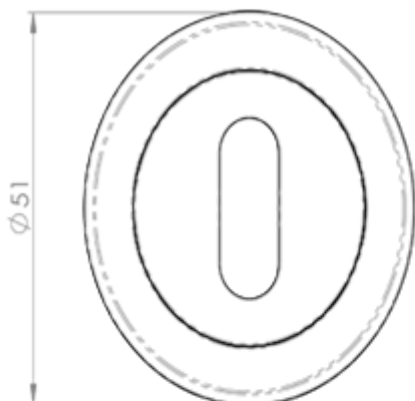

Serozzetta Standard Profile Escutcheon

Product Images

Description

Round escutcheon with a chamfered edge, screw on rose concealed fix. Standard key profile. Designed to match the range of Serozzetta SZM designer

handles on round roses.

Technical Details

SZM003

This drawing is the property of Carlisle Brass Limited, all design rights reserved

Specification

Additional Information

SKU	SZM003
Brands	Serozzetta
Features	Concealed fix, screw on Rose
Technical	4,49
Line Drawings	SZM003.PDF,SZM001.PDF,SZM002.PDF
3D Animation	SZM001BN/SZM001BN.html

Product Options

Finishes:	Black Nickel
	Satin Chrome
	Polished Chrome
Options:	Polished Brass
	Standard Profile
	Euro Profile
Sizes:	Oval Profile
	50mm Dia. Rose