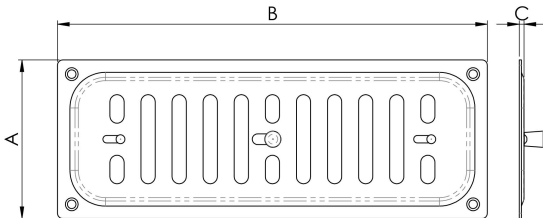

### HM4 Range

Robust hit and miss ventilator panels which are ideal for use around the home and office. Softened radiused corners for safety. Switchable from open to closed for adjustable ventilation. Ideal for airing cupboard, boiler room doors etc.