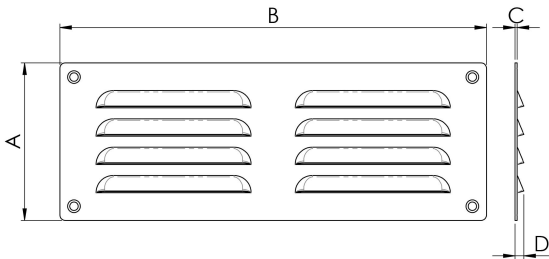

Hooded Louvre Vent

HL4 Range

Robust louvre ventilator panels which are ideal for use around the home and office. Softened radiused corners for safety. Fixed gap louvre design for permanent ventilation. Ideal for airing cupboard, boiler room doors etc.