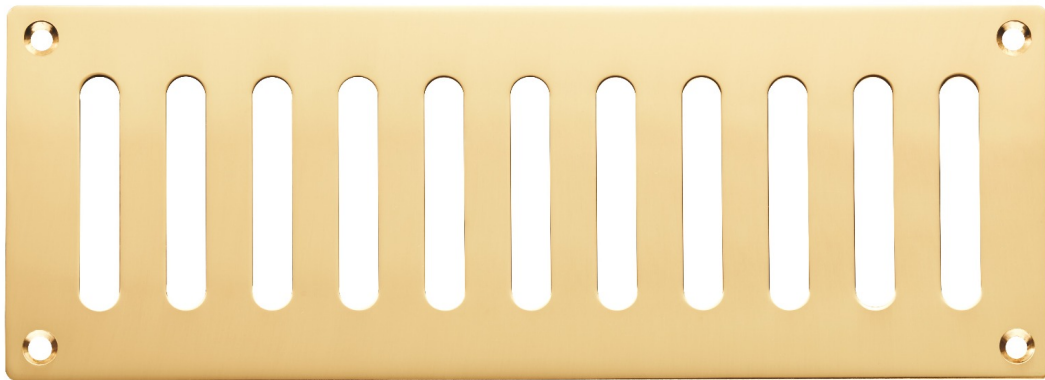

## Plain Slot Vent

### Product Images

---

### Description

---

Robust plain slotted ventilator panels which are ideal for use around the home and office. Softened radiused corners for safety. Fixed slots for permanent ventilation. Ideal for airing cupboard, boiler room doors etc.

### Technical Details

---

**PL4**

This drawing is the property of Carlisle Brass Limited, all design rights reserved

**Specification**

**Additional Information**

Short Description	Plain Slot Vent
SKU	PL4
Brands	Carlisle Brass
Finishes	Polished Brass
Sizes	242mm x 89mm
Technical	4
Line Drawings	PL4.pdf
Unit of Sale	Each