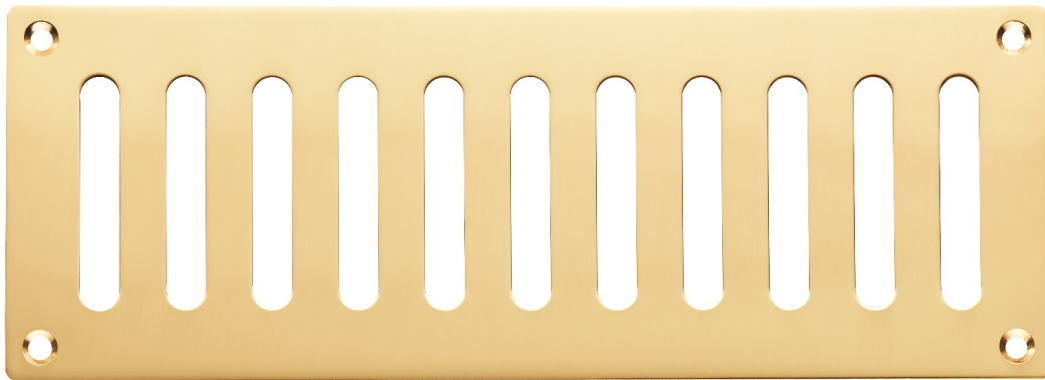

Plain Slot Vent

Product Images

Description

Robust plain slotted ventilator panels which are ideal for use around the home and office. Softened radiused corners for safety. Fixed slots for permanent ventilation. Ideal for airing cupboard, boiler room doors etc.

Technical Details

PL4

This drawing is the property of Carlisle Brass Limited, all design rights reserved

Specification

Additional Information

SKU	PL4
Brands	Carlisle Brass
Finishes	Polished Brass
Sizes	242mm x 89mm
Technical	4
Line Drawings	PL4.pdf