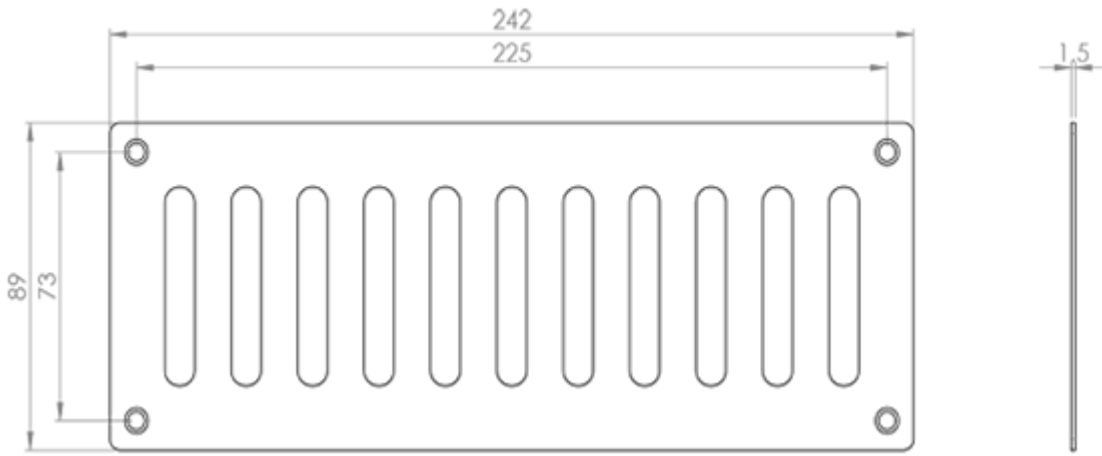

Plain Slot Vent

Product Images

Description

Robust plain slotted ventilator panels which are ideal for use around the home and office. Softened radiused corners for safety. Fixed slots for permanent ventilation. Ideal for airing cupboard, boiler room doors etc.

Technical Details

PL4

This drawing is the property of Carlisle Brass Limited, all design rights reserved

Specification

Additional Information

SKU	PL4
Brands	Carlisle Brass
Finishes	Polished Brass
Sizes	242mm x 89mm
Technical	4
Line Drawings	PL4.pdf