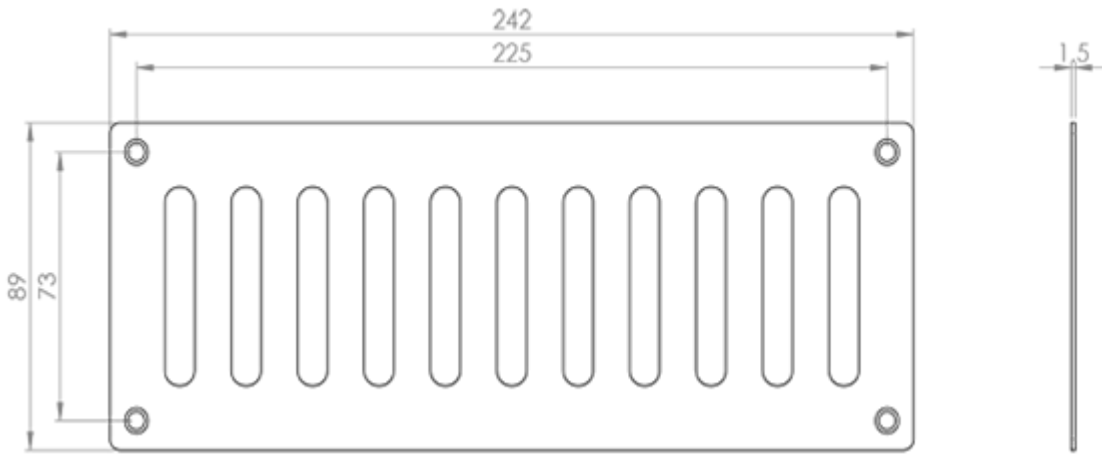

### Product Images

---

### Technical Details

---

**PL4**

This drawing is the property of Carlisle Brass Limited, all design rights reserved

**Specification**

**Additional Information**

Short Description	Plain Slot Vent
SKU	PL4
Brands	Carlisle Brass
Finishes	Polished Brass
Sizes	242mm x 89mm
Technical	4
Line Drawings	PL4.pdf
Unit of Sale	Each