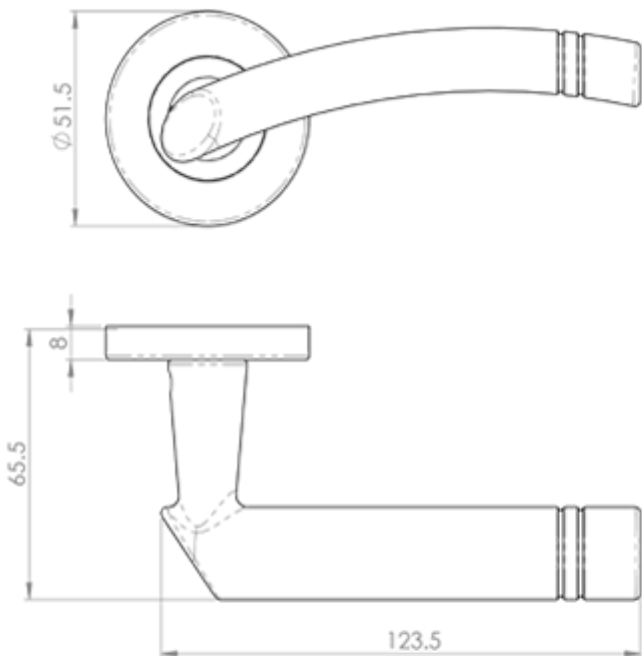

SZC340

This drawing is the property of Carlisle Brass Limited, all design rights reserved