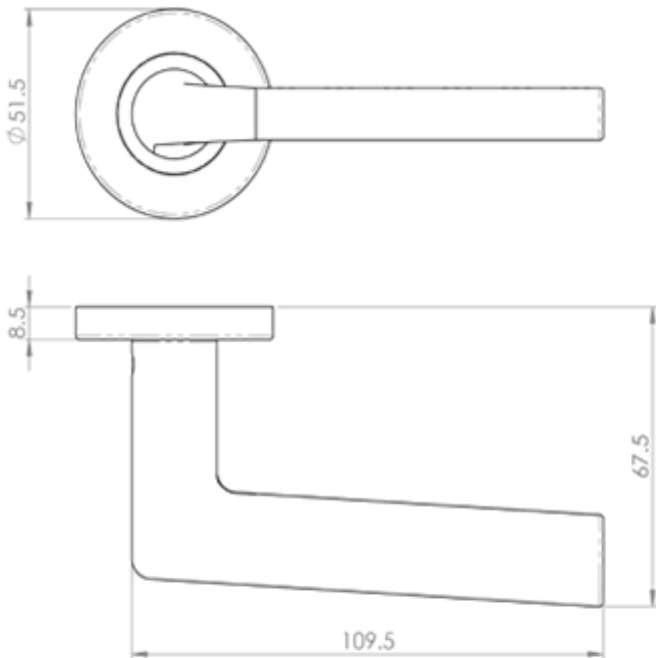

SZC010

This drawing is the property of Carlisle Brass Limited, all design rights reserved