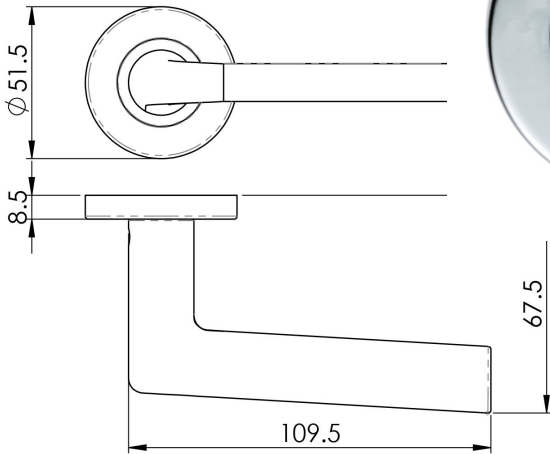

Serozzetta Uno Lever on Round Rose

SZC010

Lever on a concealed fix press on round rose. A rounded straight lever, simple but elegant, ideal for creating a minimalistic effect. Ergonomic and comfortable to use, ideal for heavy use in the office or school. Comes with a 10 year mechanical guarantee and is Fire door rated.