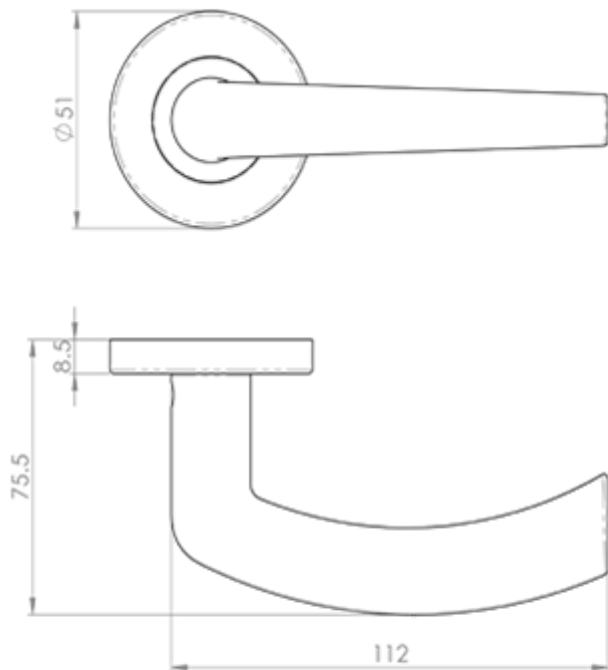

Serozzetta Dos Lever on Round Rose

Product Images

Description

Lever on a concealed fix press on round rose. This modern lever has a slight curve with a oval profile. Ideal for the contemporary home or office. A blend of classic design and modern production popular in contemporary homes and apartments or traditional settings. Comes with a 10 year mechanical guarantee and is Fire door rated. Suitable for domestic and commercial use.

Technical Details

SZC020

This drawing is the property of Carisle Brass Limited, all design rights reserved

Specification

Additional Information

SKU	SZC020SC
Brands	Serozetta
Finishes	Satin Chrome
Sizes	51mm Dia. Rose
Features	Concealed fix, push on rose
Technical	4,25,49
Line Drawings	SZC020.PDF