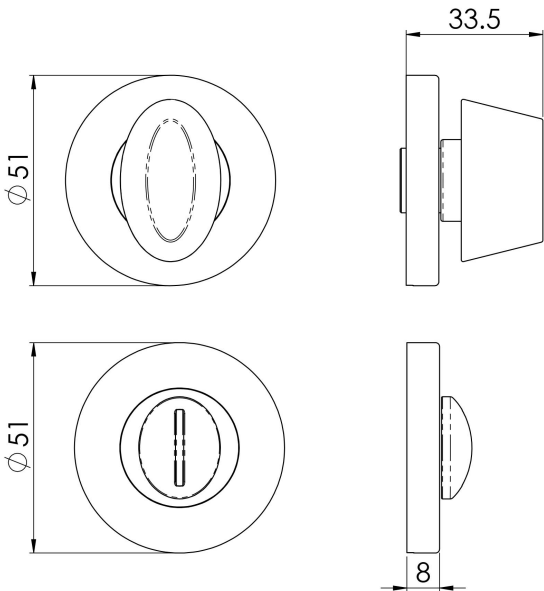

Serozzetta Thumbturn and Release Push on Rose

SZC004

Thumb turn and release on a concealed fix push on rose. Designed to match the range of Serozzetta SZC designer handles on round roses. Comes with a 10 year mechanical guarantee. Suitable for domestic and commercial use.