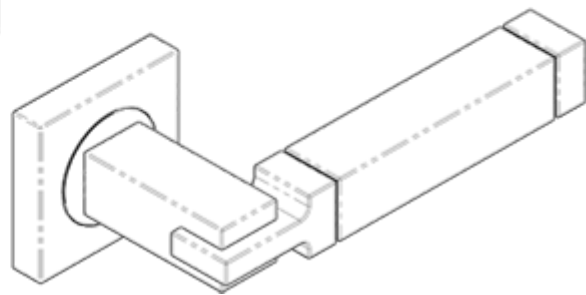

Serozzetta Cube Lever on Square Rose

Product Images

Description

Lever on square rose. The Serozzetta Cube lever on square rose is the perfect choice for attracting attention. Stylish square lever on a square rose, featuring etched line detailing on the handle. Heavyweight feel. This robust design is best suited for the contemporary home or commercial property. The square rose is secured by a grub screw fixing. Comes with a 10 year mechanical guarantee and is Fire door rated. Suitable for domestic and commercial use.

Technical Details

SZM320

This drawing is the property of Carlisle Brass Limited, all design rights reserved

Specification

Additional Information

| | |
|---------------|------------------------------|
| SKU | SZM320BN |
| Brands | Serozzetta |
| Finishes | Black Nickel |
| Options | Square Rose |
| Sizes | 51.5mm x 51.5mm Rose |
| Features | Concealed fix, screw on Rose |
| Technical | 4,25 |
| Line Drawings | SZM320.PDF |