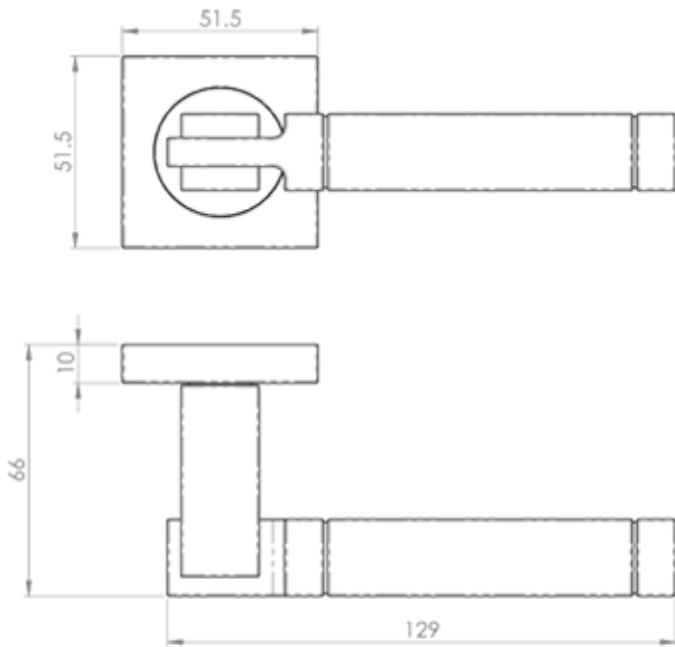

Serozzetta Cube Lever on Square Rose

Product Images

Description

Lever on square rose. The Serozzetta Cube lever on square rose is the perfect choice for attracting attention. Stylish square lever on a square rose, featuring etched line detailing on the handle. Heavyweight feel. This robust design is best suited for the contemporary home or commercial property. The square rose is secured by a grub screw fixing. Comes with a 10 year mechanical guarantee and is Fire door rated. Suitable for domestic and commercial use.

Technical Details

SZM320

This drawing is the property of Carlisle Brass Limited, all design rights reserved

Specification

Additional Information

| | |
|---------------|------------------------------|
| SKU | SZM320BN |
| Brands | Serozzetta |
| Finishes | Black Nickel |
| Options | Square Rose |
| Sizes | 51.5mm x 51.5mm Rose |
| Features | Concealed fix, screw on Rose |
| Technical | 4,25 |
| Line Drawings | SZM320.PDF |