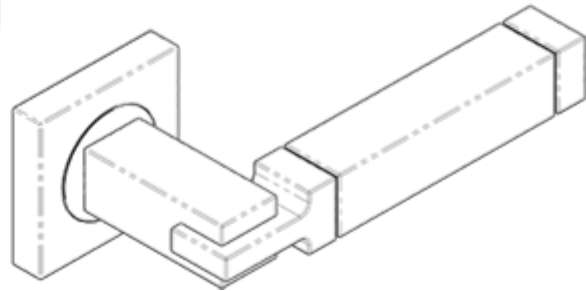

Serozzetta Cube Lever on Square Rose

Product Images

Description

Lever on square rose. The Serozzetta Cube lever on square rose is the perfect choice for attracting attention. Stylish square lever on a square rose,

featuring etched line detailing on the handle. Heavyweight feel. This robust design is best suited for the contemporary home or commercial property. The square rose is secured by a grub screw fixing. Comes with a 10 year mechanical guarantee and is Fire door rated. Suitable for domestic and commercial use.

Technical Details

SEROZZETTA
SINCE 1872

SZM320

This drawing is the property of Carlisle Brass Limited. all design rights reserved

Specification

Additional Information

SKU	SZM320SC
Brands	Serozzetta
Finishes	Satin Chrome
Options	Square Rose
Sizes	51.5mm x 51.5mm Rose
Features	Concealed fix, screw on Rose
Technical	4,25,49
Line Drawings	SZM320.PDF