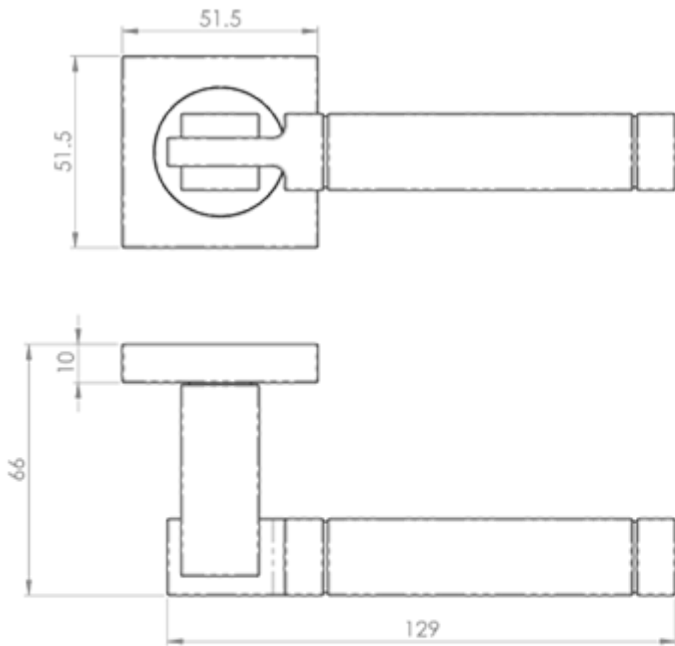

Serozzetta Cube Lever on Square Rose

Product Images

Description

Lever on square rose. The Serozzetta Cube lever on square rose is the perfect choice for attracting attention. Stylish square lever on a square rose,

featuring etched line detailing on the handle. Heavyweight feel. This robust design is best suited for the contemporary home or commercial property. The square rose is secured by a grub screw fixing. Comes with a 10 year mechanical guarantee and is Fire door rated. Suitable for domestic and commercial use.

Technical Details

SEROZZETTA
SINCE 1872

SZM320

This drawing is the property of Carlisle Brass Limited. all design rights reserved

Specification

Additional Information

SKU	SZM320SC
Brands	Serozzetta
Finishes	Satin Chrome
Options	Square Rose
Sizes	51.5mm x 51.5mm Rose
Features	Concealed fix, screw on Rose
Technical	4,25,49
Line Drawings	SZM320.PDF