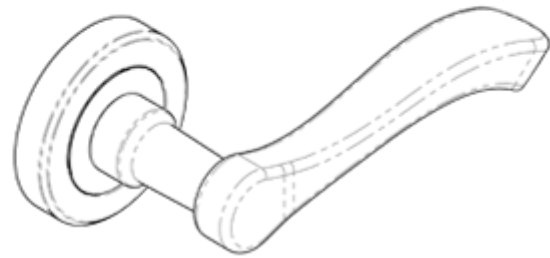

Serozzetta Style Lever on Round Rose

Product Images

Description

Lever on a concealed fix 2 part screw on round rose. A popular choice for the home is the Style lever on round rose which has a smooth luxurious feel.

This smart door handle has a more traditional styling, but keeps a contemporary look and a heavyweight feel. The chamfered edge concealed fix rose reflects the attention to detail in this range.

Technical Details

SZM130

This drawing is the property of Carlisle Brass Limited, all design rights reserved

Specification

Additional Information

SKU	SZM130SC
Brands	Serozzetta
Finishes	Satin Chrome
Sizes	50mm Dia. Rose
Features	Concealed fix, screw on Rose
Technical	4,25
Line Drawings	SZM130.PDF