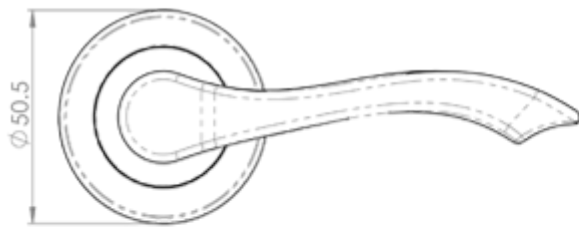

Serozzetta Style Lever on Round Rose

Product Images

Description

Lever on a concealed fix 2 part screw on round rose. A popular choice for the home is the Style lever on round rose which has a smooth luxurious feel.

This smart door handle has a more traditional styling, but keeps a contemporary look and a heavyweight feel. The chamfered edge concealed fix rose reflects the attention to detail in this range.

Technical Details

SZM130

This drawing is the property of Carlisle Brass Limited, all design rights reserved

Specification

Additional Information

SKU	SZM130SC
Brands	Serozzetta
Finishes	Satin Chrome
Sizes	50mm Dia. Rose
Features	Concealed fix, screw on Rose
Technical	4,25
Line Drawings	SZM130.PDF