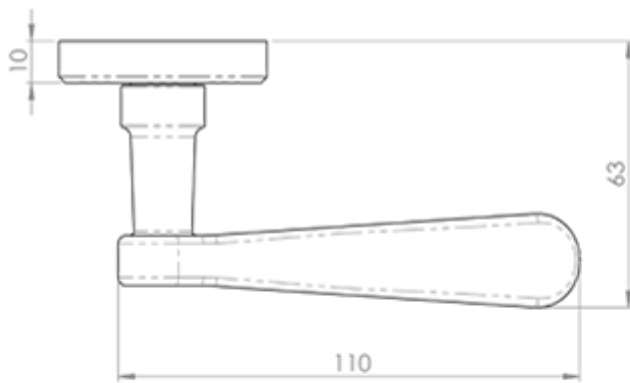

Serozzetta Style Lever on Round Rose

Product Images

Description

Lever on a concealed fix 2 part screw on round rose. A popular choice for the home is the Style lever on round rose which has a smooth luxurious feel.

This smart door handle has a more traditional styling, but keeps a contemporary look and a heavyweight feel. The chamfered edge concealed fix rose reflects the attention to detail in this range.

Technical Details

SZM130

This drawing is the property of Carlisle Brass Limited, all design rights reserved

Specification

Additional Information

SKU	SZM130SC
Brands	Serozzetta
Finishes	Satin Chrome
Sizes	50mm Dia. Rose
Features	Concealed fix, screw on Rose
Technical	4,25
Line Drawings	SZM130.PDF