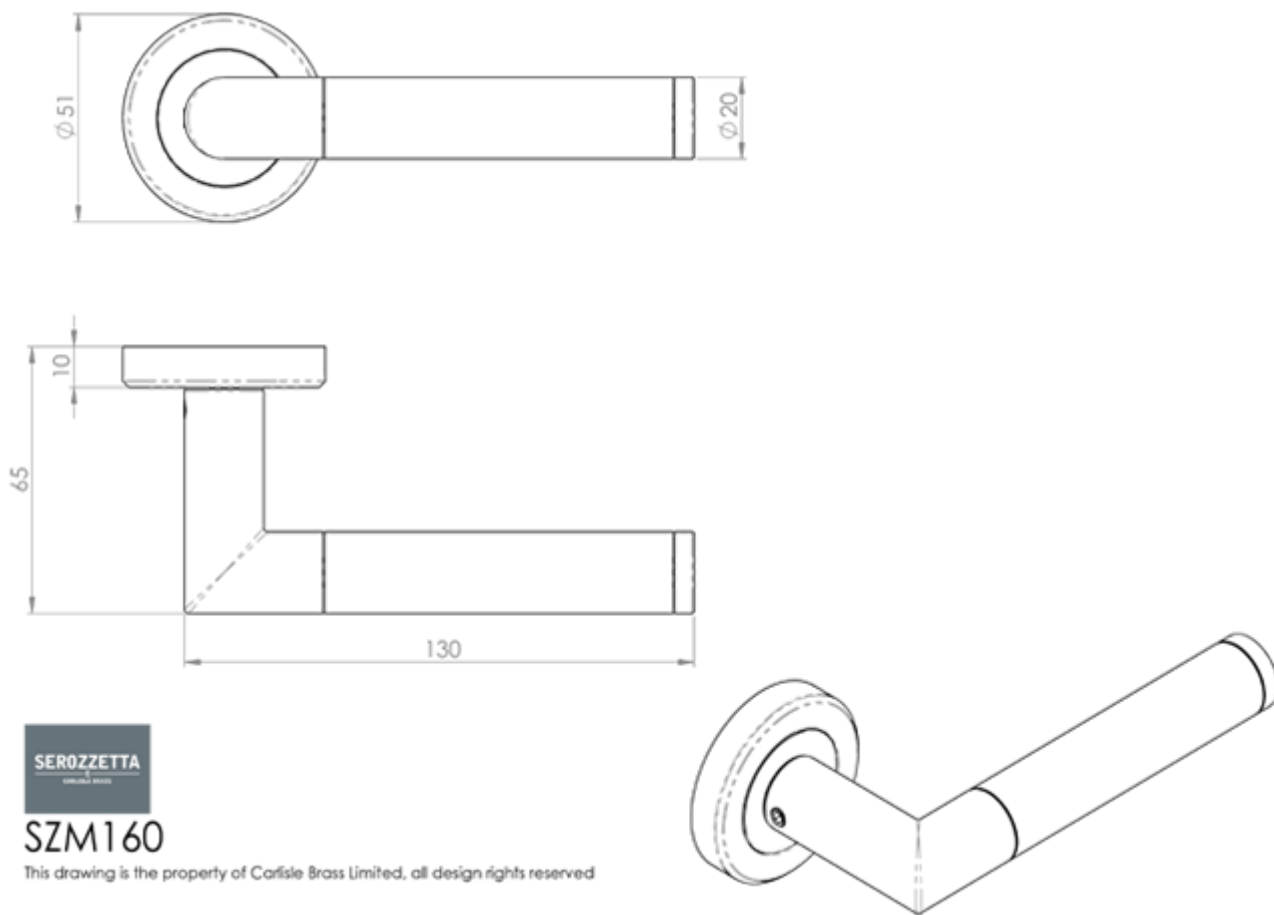

Serozzetta Trend Lever on Round Rose

Product Images

Description

Lever on a concealed fix 2 part screw on round rose. The Trend lever is a round bar sectional lever with a mitred corner. A favoured choice within the

Serozzetta range, the timeless design is guaranteed to suit both the home and office environment. The chamfered edge concealed fix rose reflects the attention to detail in this range. Comes with a 10 year mechanical guarantee and is Fire door rated. Suitable for domestic and commercial use.

Technical Details

Specification

Additional Information

SKU	SZM160BN
Brands	Serozzetta
Finishes	Black Nickel
Sizes	50mm Dia. Rose
Features	Concealed fix, screw on Rose
Technical	4,25,49
Line Drawings	SZM160.PDF
Unit of Sale	Pair