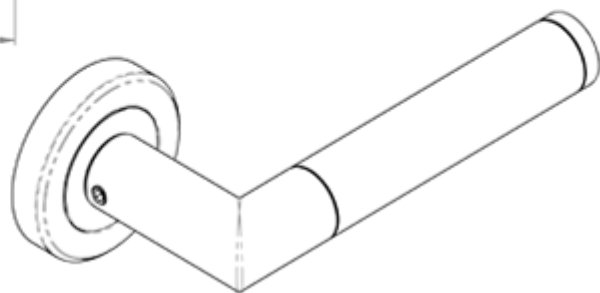

Specification

Additional Information

Short Description	Trend Lever on Rose
SKU	SZM160
Brands	Serozzetta
Features	Concealed fix, screw on Rose
Technical	4,26,49,67
Line Drawings	SZM160.pdf
3D Animation	SZM160CPSN/SZM160CPSN.html