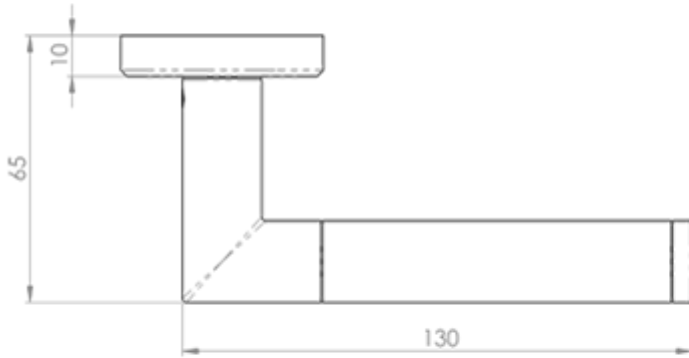

SZM160

This drawing is the property of Carlsle Brass Limited, all design rights reserved