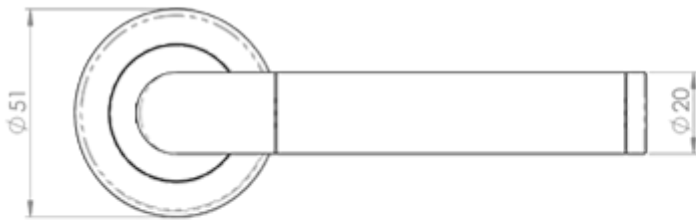

SZM160

This drawing is the property of Carlsle Brass Limited, all design rights reserved