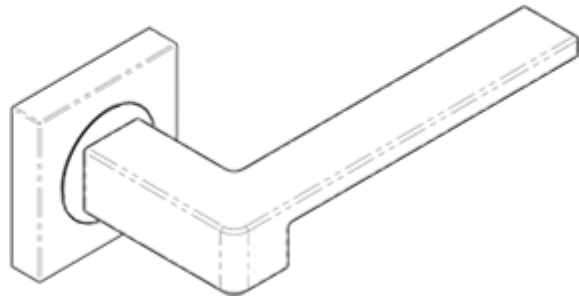

Technical Details

SEROZZETTA
LIMITED

SZM370

This drawing is the property of Carisle Brass Limited, all design rights reserved

Specification