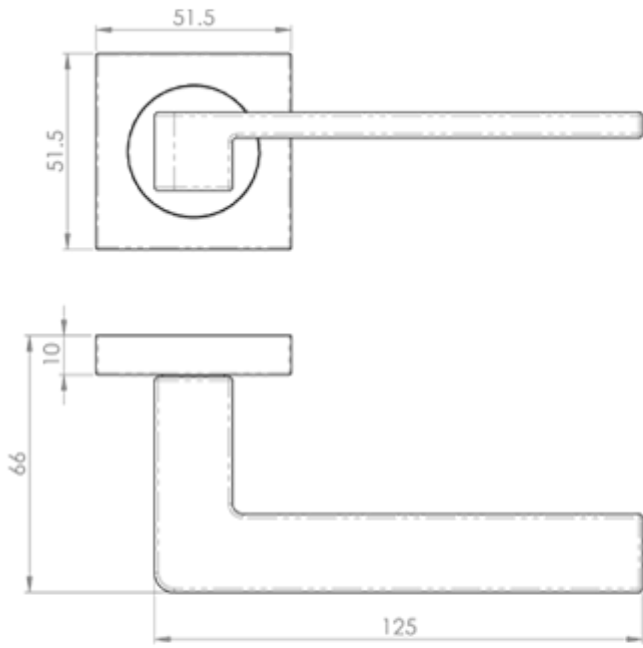

Technical Details

SEROZZETTA
LIMITED

SZM370

This drawing is the property of Carisle Brass Limited, all design rights reserved

Specification