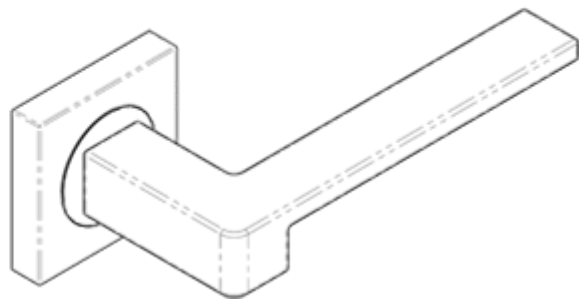

Serozzetta Equi Lever on Square Rose

Product Images

Description

The Equi lever is a modern design that has clear-cut lines making it a popular choice for the modern home or office. A straight, square modular handle set on square rose. Comes with a 10 year mechanical guarantee and is Fire door rated. Suitable for domestic and commercial use.

Technical Details

SZM370

This drawing is the property of Carlisle Brass Limited, all design rights reserved

Specification

Additional Information

SKU	SZM370SC
Brands	Serozzetta
Finishes	Satin Chrome
Options	Square Rose
Sizes	51.5mm x 51.5mm Rose
Features	Concealed fix, screw on Rose
Technical	4,26
Line Drawings	SZM370.PDF