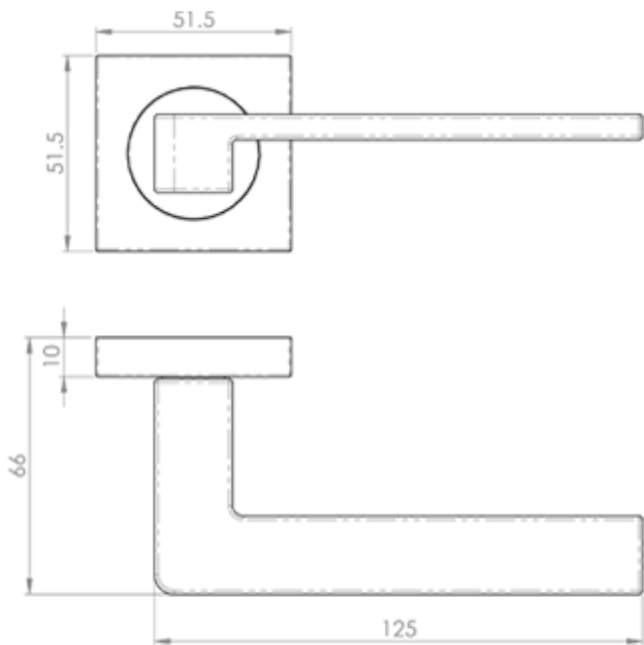

Serozzetta Equi Lever on Square Rose

Product Images

Description

The Equi lever is a modern design that has clear-cut lines making it a popular choice for the modern home or office. A straight, square modular handle set on square rose. Comes with a 10 year mechanical guarantee and is Fire door rated. Suitable for domestic and commercial use.

Technical Details

SZM370

This drawing is the property of Carlisle Brass Limited, all design rights reserved

Specification

Additional Information

SKU	SZM370SC
Brands	Serozzetta
Finishes	Satin Chrome
Options	Square Rose
Sizes	51.5mm x 51.5mm Rose
Features	Concealed fix, screw on Rose
Technical	4,26
Line Drawings	SZM370.PDF