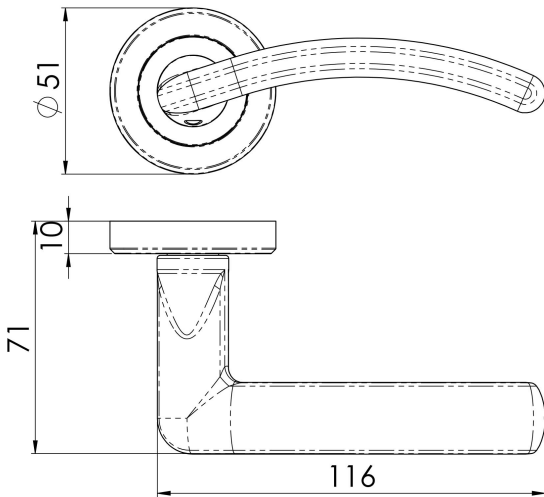

Serozzetta Design Lever on Rose

SZM380

Lever on a concealed fix 2 part screw on round rose. A simple yet elegant curved lever on round rose that provides a practical solution for the busy office environment or give a smooth deluxe feel for the contemporary home. The chamfered edge concealed fix rose reflects the attention to detail in this range. Comes with a 10 year mechanical guarantee and is Fire door rated.