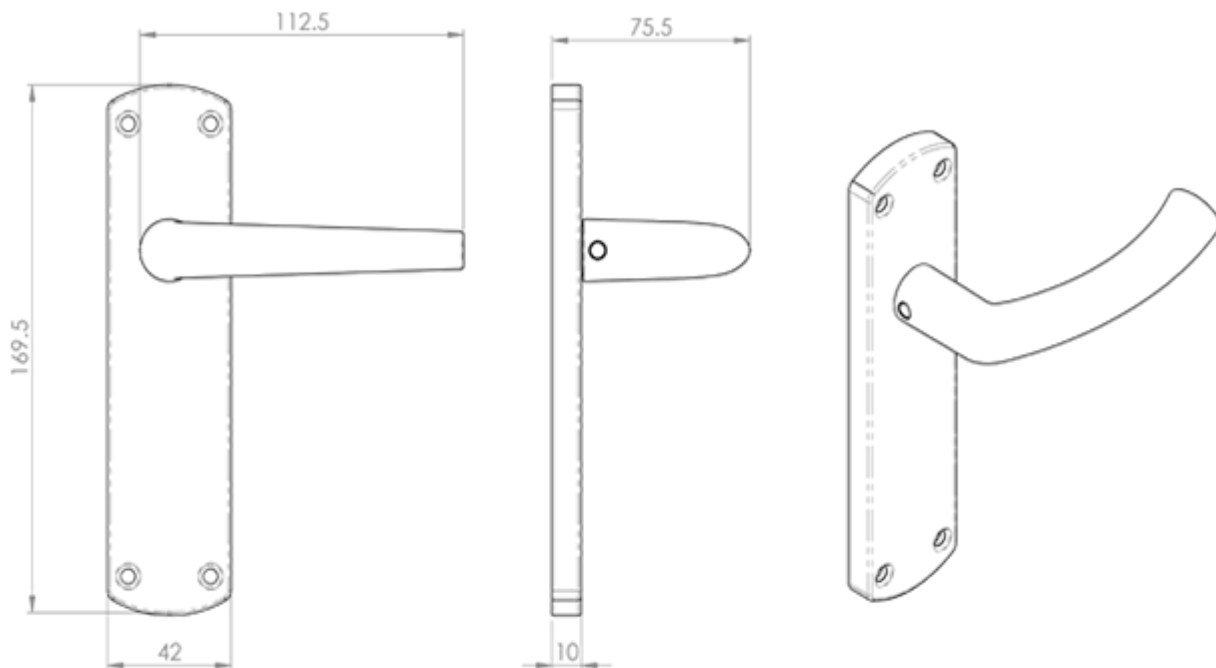

Serozzetta Dos Lever on Latch Backplate

Product Images

Description

Lever on latch backplate. This modern lever has a slight curve with an oval profile. Ideal for the contemporary home or office. A blend of classic design and modern production popular in contemporary homes and apartments or traditional settings. Comes with a 10 year mechanical guarantee and is Fire door rated. Suitable for domestic and commercial use.

[Click here for care instructions](#)

Technical Details

SZC022

This drawing is the property of Carisle Brass Limited, all design rights reserved

Specification

Additional Information

Short Description	Serozzetta Dos Lever on Latch Backplate
SKU	SZC022CP
Barcode	5050245142503
Brands	Serozzetta
Finishes	Polished Chrome
Options	Latch
Sizes	170mm x 42mm Backplate, 57mm Centres
Technical	4,25,67
Line Drawings	SZC022.PDF
Unit of Sale	Pair