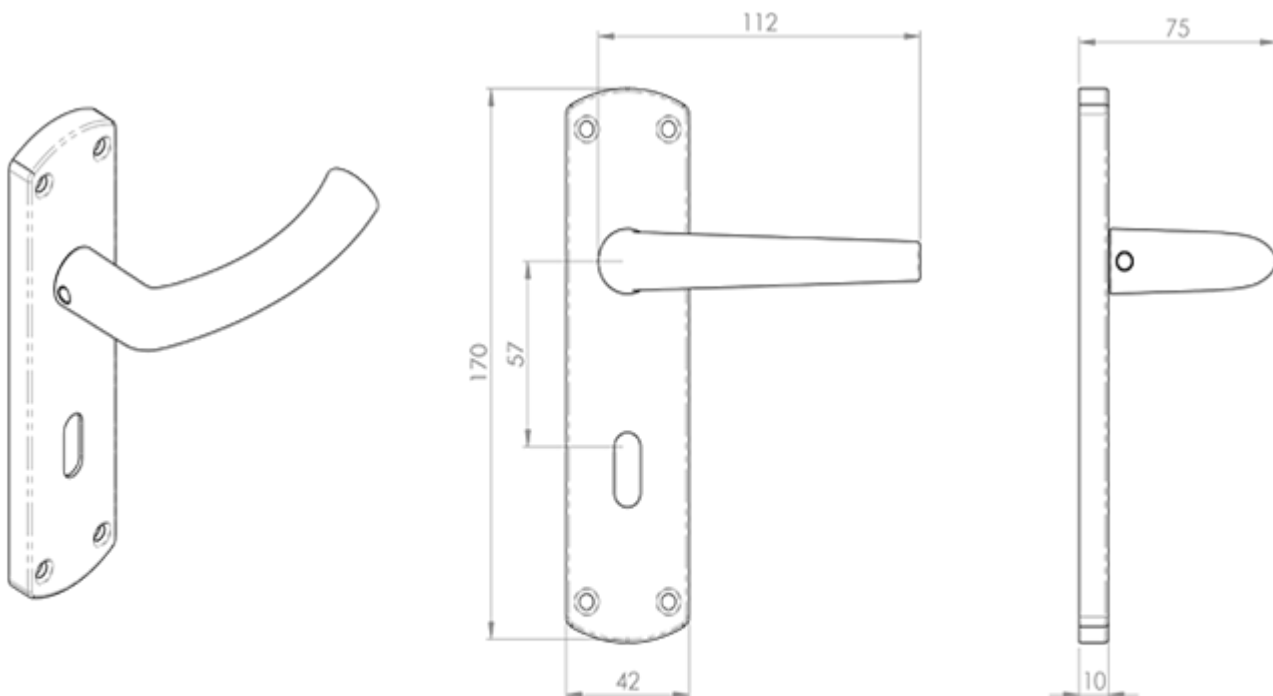

Serozzetta Dos Lever on Lock Backplate

Product Images

Description

Lever on lock backplate. This modern lever has a slight curve with an oval profile. Ideal for the contemporary home or office. A blend of classic design and

Technical Details

SZC021

This drawing is the property of Carlisle Brass Limited, all design rights reserved

Specification

Additional Information

SKU	SZC021CP
Brands	Serozzetta
Finishes	Polished Chrome
Options	Lock Profile
Sizes	170mm x 42mm Backplate, 57mm Centres
Technical	4,25
Line Drawings	SZC021.PDF
Unit of Sale	Pair