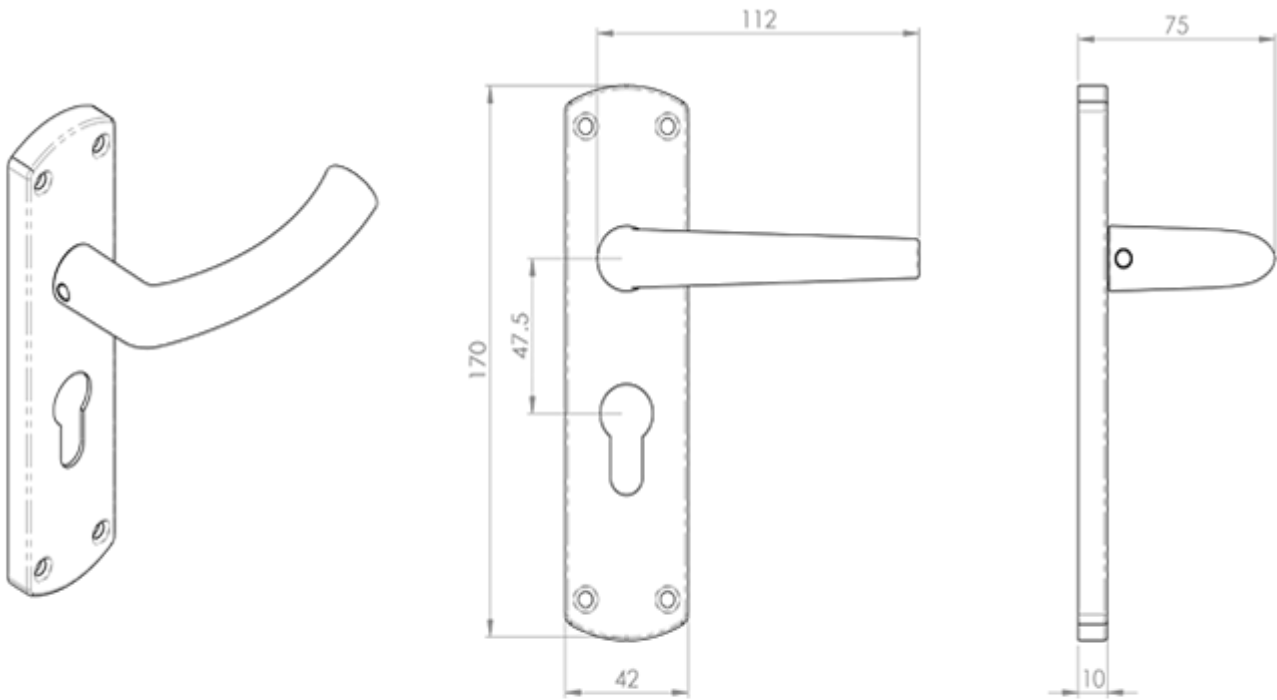

### Description

---

Lever on lock backplate. Euro profile 47.5mm c/c. This modern lever has a slight curve with a oval profile. Ideal for the contemporary home or office. A

blend of classic design and modern production popular in contemporary homes and apartments or traditional settings. Comes with a 10 year mechanical guarantee and is Fire door rated. Suitable for domestic and commercial use.

### Technical Details

---

SZC021Y

This drawing is the property of Carlisle Brass Limited, all design rights reserved

## Additional Information

---

SKU	SZC021YSC
Brands	Serozzetta
Finishes	Satin Chrome
Options	Euro Profile
Sizes	170mm x 42mm Backplate, 47.5mm Centres
Technical	4,25
Line Drawings	SZC021Y.PDF
Unit of Sale	Pair