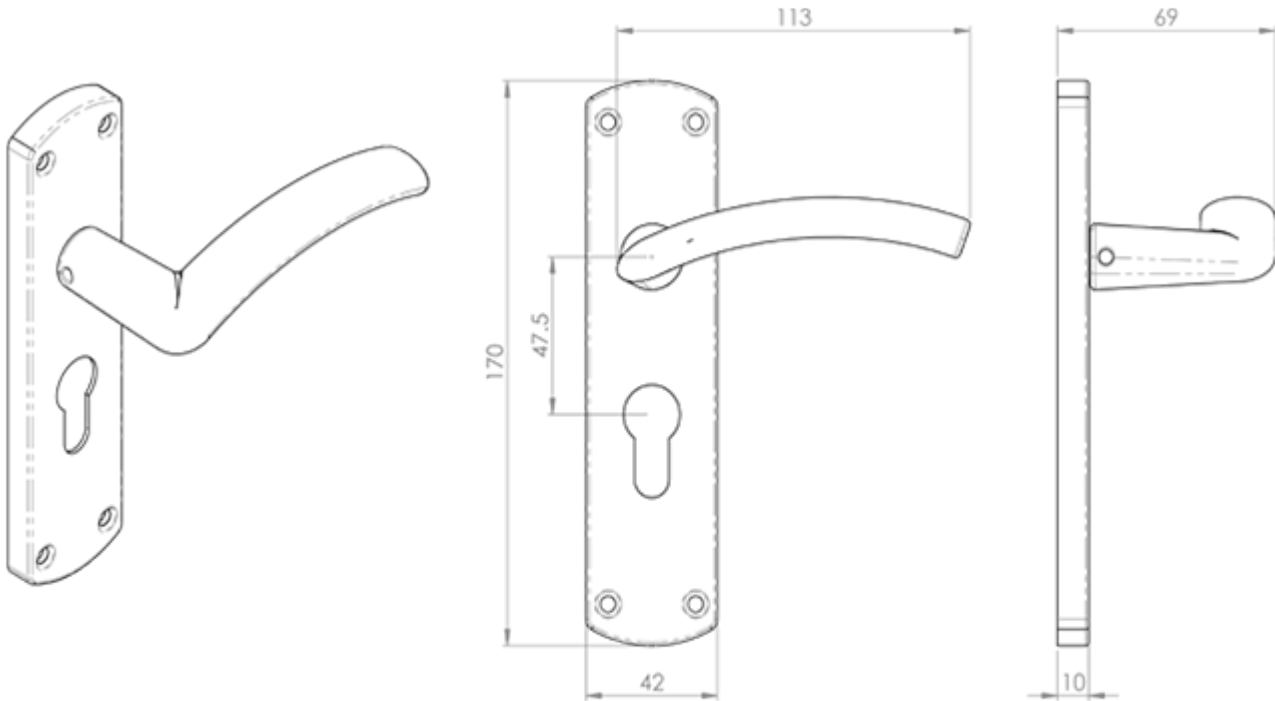

Serozzetta Tres Lever on Euro Lock Backplate

Product Images

Description

Lever on lock backplate. Euro profile 47.5mm c/c. An arched flat style lever with a curved top and bottom. A simple elegant designer door handle, sleek

SZC031Y

This drawing is the property of Carlisle Brass Limited, all design rights reserved

Specification

Additional Information

Short Description	Serozzetta Tres Lever on Euro Lock Backplate
SKU	SZC031YCP
Barcode	5050245142626
Brands	Serozzetta
Finishes	Polished Chrome
Options	Boxed
Sizes	170mm x 42mm Backplate, 47.5mm Centres
Technical	4,25
Line Drawings	SZC031Y.PDF
Unit of Sale	Pair