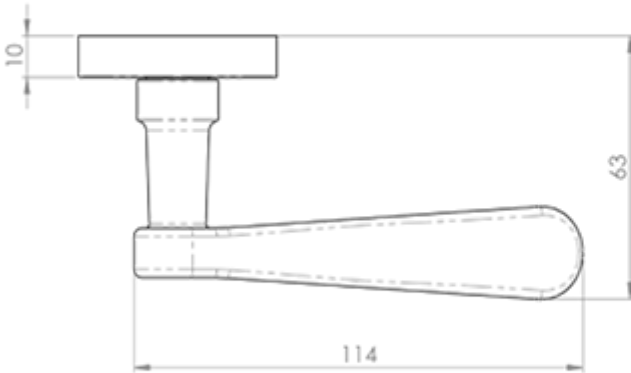

home. Comes with a 10 year mechanical guarantee and is Fire door rated. Suitable for domestic and commercial use.

Technical Details

SZS130

This drawing is the property of Carlisle Brass Limited, all design rights reserved

Specification