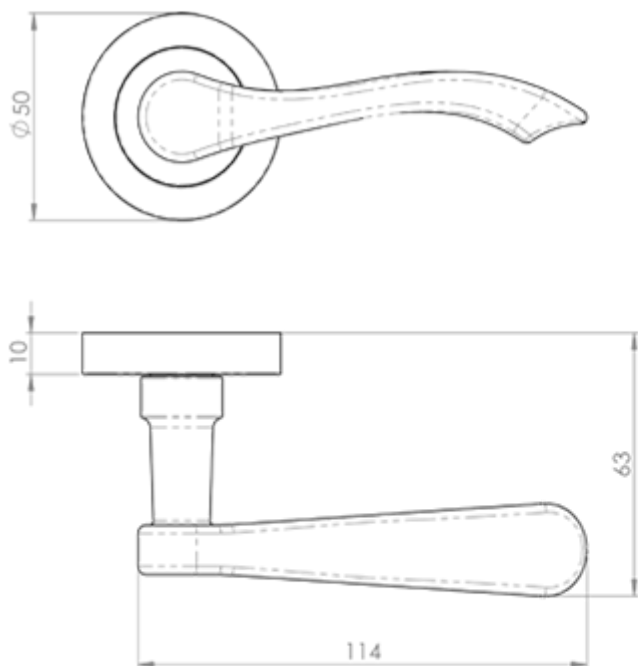

home. Comes with a 10 year mechanical guarantee and is Fire door rated. Suitable for domestic and commercial use.

[Click here for care instructions](#)

Technical Details

SZS130

This drawing is the property of Carlisle Brass Limited, all design rights reserved

Specification