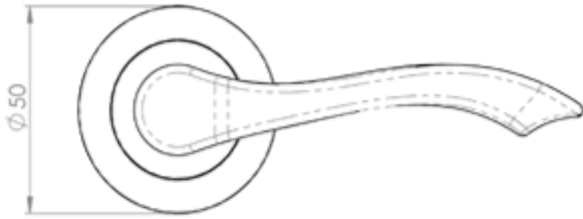

home. Comes with a 10 year mechanical guarantee and is Fire door rated. Suitable for domestic and commercial use.

Technical Details

SZS130

This drawing is the property of Carlisle Brass Limited, all design rights reserved

Specification