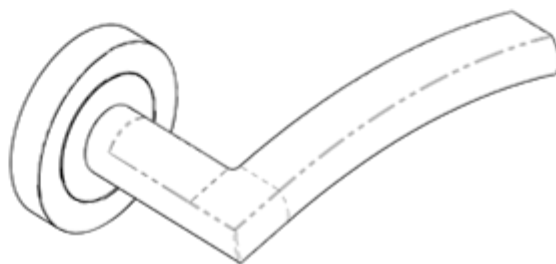

Serozzetta Gris Lever on Rose

Product Images

Description

Lever on a concealed fix 2 part screw on round rose. This robust heavyweight curved lever design is popular in modern homes and commercial settings

such as hotels , restaurants and stores. Comes with a 10 year mechanical guarantee and is Fire door rated. Suitable for domestic and commercial use.

Technical Details

SEROZZETTA
SZZS070

This drawing is the property of Carlisle Brass Limited, all design rights reserved

Specification

Additional Information

SKU	SZS070SC
Brands	Serozzetta
Finishes	Satin Chrome
Sizes	50mm Dia. Rose
Features	Concealed fix, screw on Rose
Technical	4,25
Line Drawings	SZS070.PDF
Unit of Sale	Pair