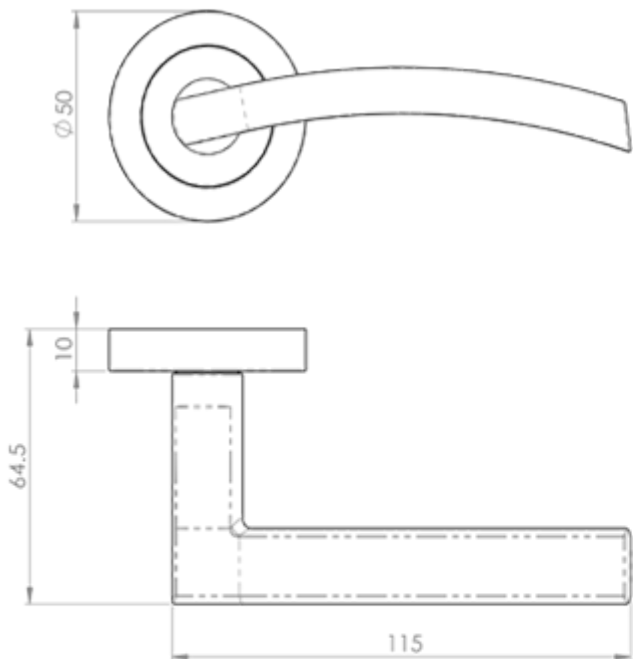

Serozzetta Gris Lever on Rose

Product Images

Description

Lever on a concealed fix 2 part screw on round rose. This robust heavyweight curved lever design is popular in modern homes and commercial settings

such as hotels , restaurants and stores. Comes with a 10 year mechanical guarantee and is Fire door rated. Suitable for domestic and commercial use.

Technical Details

SEROZZETTA
SZZS070

This drawing is the property of Carlisle Brass Limited, all design rights reserved

Specification

Additional Information

SKU	SZS070SC
Brands	Serozzetta
Finishes	Satin Chrome
Sizes	50mm Dia. Rose
Features	Concealed fix, screw on Rose
Technical	4,25
Line Drawings	SZS070.PDF
Unit of Sale	Pair