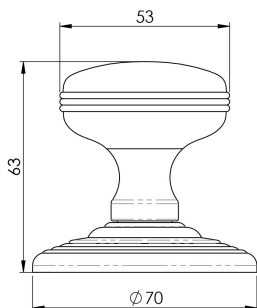

Delamain Ringed Knob

DK39CCP

A simple classic smooth ringed knob. Featuring a ringed pattern around the knob and rose. The knob is mounted on a concealed fix rose thus no fixings are visible. Comes with a 10 year mechanical guarantee.