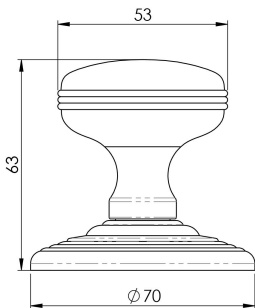

Delamain Ringed Knob

DK39CSC

A simple classic smooth ringed knob. Featuring a ringed pattern around the knob & rose. The knob is mounted on a concealed fix rose thus no fixings are visible. Comes with a 10 year mechanical guarantee.