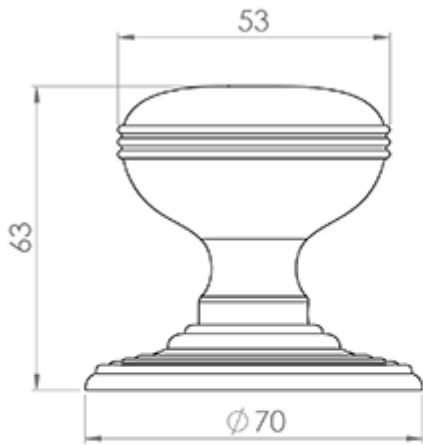

Delamain Ringed Knob

Product Images

Description

A simple classic smooth ringed knob. Featuring a ringed pattern around the knob and rose. The knob is mounted on a concealed fix rose thus no fixings

are visible. Comes with a 10 year mechanical guarantee.

Technical Details

CARLISLE BRASS
DK39C

This drawing is the property of Carlisle Brass Limited, all design rights reserved

Specification

Additional Information

Short Description	Ringed Knob
SKU	DK39C Range
Brands	Carlisle Brass
Features	Concealed fix. Unsprung
Technical	4
Line Drawings	DK39C.PDF

Finishes:

Polished Chrome

Satin Nickel

Satin Chrome

Polished Brass

Sizes:

70mm Dia. Rose, 53mm Dia. Knob