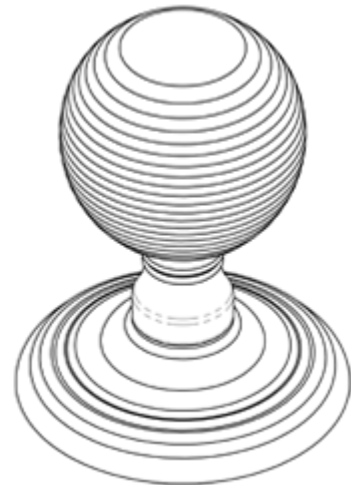

Description

An elegant round knob with a reeded design giving it a unique appearance and a comfortable grip. Features a design that is unique and eye-catching. The main knob is rounded with thin lines scored into the surface giving it a reeded appearance, often also known as a beehive knob. The knob is mounted on a concealed fix rose thus no fixings are visible. Comes with a 10 year mechanical guarantee and is Fire door rated.

Technical Details

DK37C

This drawing is the property of Carlisle Brass Limited, all design rights reserved

Specification