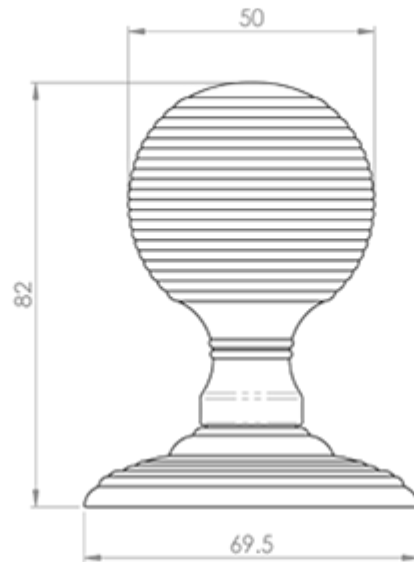

## Delamain Reeded Knob

Product Images

---

## Description

---

An elegant round knob with a reeded design giving it a unique appearance and a comfortable grip. Features a design that is unique and eye-catching. The main knob is rounded with thin lines scored into the surface giving it a reeded appearance, often also known as a beehive knob. The knob is mounted on a concealed fix rose thus no fixings are visible. Comes with a 10 year mechanical guarantee and is Fire door rated.

## Technical Details

---

DK37C

This drawing is the property of Carlisle Brass Limited, all design rights reserved

## Additional Information

---

SKU	DK37CFB
Brands	Delamain
Finishes	Florentine Bronze
Sizes	70mm Dia. Rose, 55mm Dia. Knob
Features	Concealed fix. Unsprung
Technical	4
Line Drawings	DK37C.PDF