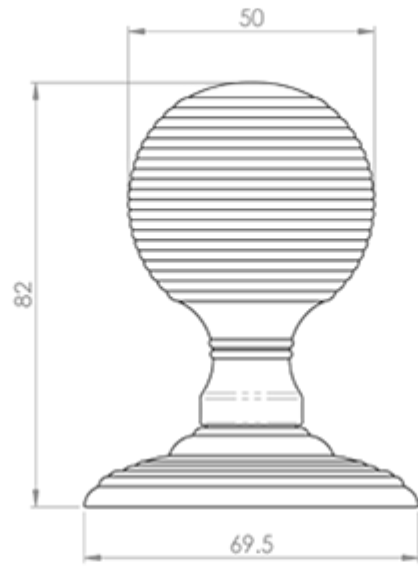

Delamain Reeded Knob

Product Images

Description

An elegant round knob with a reeded design giving it a unique appearance and a comfortable grip. Features a design that is unique and eye-catching. The main knob is rounded with thin lines scored into the surface giving it a reeded appearance, often also known as a beehive knob. The knob is mounted on a concealed fix rose thus no fixings are visible. Comes with a 10 year mechanical guarantee and is Fire door rated.

[Click here for care instructions](#)

Technical Details

DK37C

This drawing is the property of Carlisle Brass Limited, all design rights reserved

Specification

Additional Information

Short Description	Reeded Knob
SKU	DK37CSC
Barcode	5050245111103
Brands	Delamain
Finishes	Satin Chrome
Sizes	70mm Dia. Rose, 55mm Dia. Knob
Features	Concealed fix. Unsprung
Technical	4
Line Drawings	DK37C.PDF
Unit of Sale	Pair