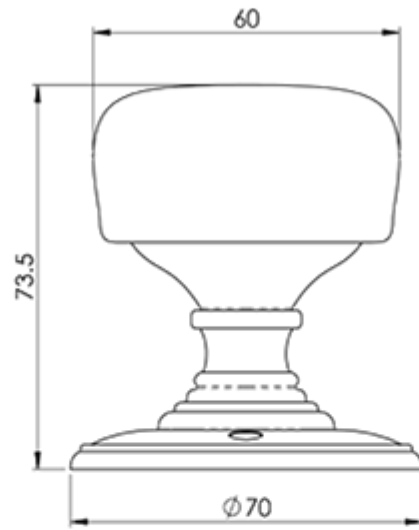

Delamain Porcelain Knob Midnight Crackle

Product Images

Description

The Midnight Crackle Porcelain door knob exudes character and warmth. A superb choice for a traditional or old-fashioned home, featuring an aged, grey-coloured crackle glazed porcelain mushroom-shaped knob on a chrome stem and rose. Pale dark crackle lines adorn the knob giving it an aged

appearance and character. Very practical and easy to maintain as well. Comes with a 10 year mechanical guarantee and is Fire door rated.

Technical Details

DELAMAIN
CARLISLE BRASS

DK34

This drawing is the property of Carlisle Brass Limited, all design rights reserved

Specification

Additional Information

SKU	DK34MCCP
Brands	Delamain
Finishes	Dual Finish-Blue crackle glaze and polished chrome
Sizes	69mm Dia. Rose, 60mm Dia. Knob
Features	Face Fix. Unsprung
Technical	4,49
Line Drawings	DK34.pdf