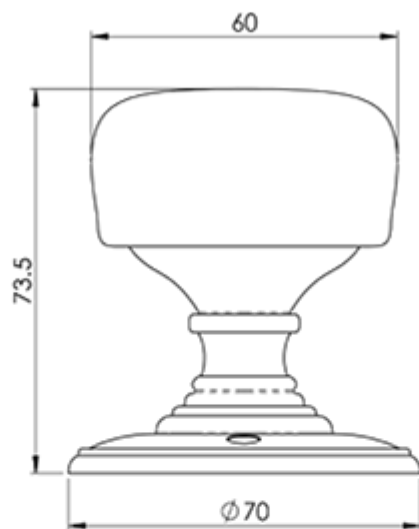

Delamain Porcelain Knob White

Product Images

Description

Pure white glazed half-porcelain knob on a satin chrome stem and rose. A superb choice for a traditional or old-fashioned home. Very practical and easy

to maintain as well. Comes with a 10 year mechanical guarantee.

[Click here for care instructions](#)

Technical Details

DELAMAIN
CARLISLE BRASS

DK34

This drawing is the property of Carlisle Brass Limited, all design rights reserved

Specification

Additional Information

Short Description	Porcelain Knob White
SKU	DK34PWSC
Barcode	5050245110908
Brands	Carlisle Brass
Finishes	Dual Finish-Plain White/Satin Chrome
Sizes	69mm Dia. Rose, 60mm Dia. Knob
Features	Face Fix. Unsprung
Technical	4
Line Drawings	DK34.pdf
Unit of Sale	Pair