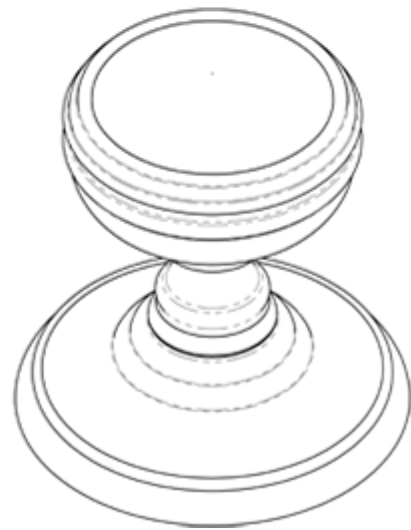

Delamain Plain Knob

Product Images

Description

An attractive, timeless design. The rose has a plain, minimalist style, with rings around the stem and knob for added texture, giving it depth and

character. The knob is mounted on a concealed fix rose thus no fixings are visible. Comes with a 10 year mechanical guarantee and is Fire door rated.

[Click here for care instructions](#)

Technical Details

DK35C

This drawing is the property of Carlisle Brass Limited, all design rights reserved

Specification

Additional Information

Short Description	Plain Knob
SKU	DK35CSC
Barcode	5050245110960
Brands	Carlisle Brass
Finishes	Satin Chrome
Options	Concealed Fix
Sizes	69mm Dia. Rose, 55mm Dia. Knob
Features	Unsprung
Technical	4
Line Drawings	DK35C.PDF
Unit of Sale	Pair