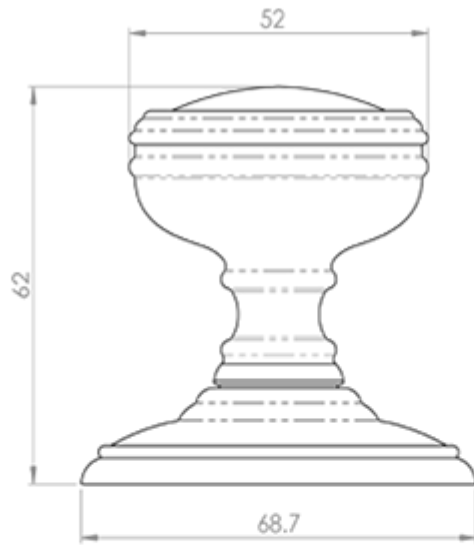

Delamain Plain Knob

Product Images

Description

An attractive, timeless design. The rose has a plain, minimalist style, with rings around the stem and knob for added texture, giving it depth and

character. The knob is mounted on a concealed fix rose thus no fixings are visible. Comes with a 10 year mechanical guarantee and is Fire door rated.

Technical Details

DK35C

This drawing is the property of Carlisle Brass Limited, all design rights reserved

Specification

Additional Information

Short Description	Plain Knob
SKU	DK35C Range
Brands	Carlisle Brass
Technical	4,49
Line Drawings	DK35C.PDF

Product Options

Finishes:	Polished Chrome
	Satin Nickel
	Satin Chrome
	Polished Brass
	Florentine Bronze
Options:	Concealed Fix
Sizes:	69mm Dia. Rose, 55mm Dia. Knob