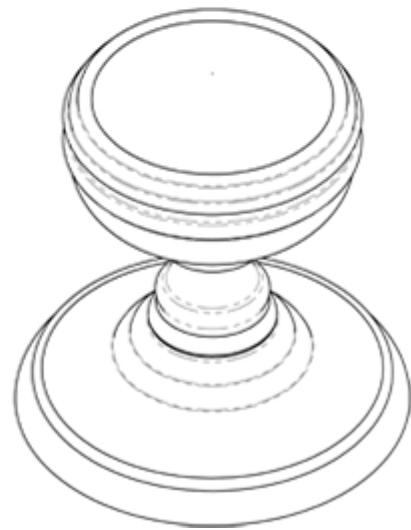

Delamain Plain Knob

Product Images

Description

An attractive, timeless design. The rose has a plain, minimalist style, with rings around the stem and knob for added texture, giving it depth and

character. The knob is mounted on a concealed fix rose thus no fixings are visible. Comes with a 10 year mechanical guarantee and is Fire door rated.

Technical Details

DK35C

This drawing is the property of Carlisle Brass Limited, all design rights reserved

Specification

Additional Information

Short Description	Plain Knob
SKU	DK35C Range
Brands	Carlisle Brass
Technical	4,49
Line Drawings	DK35C.PDF

Product Options

Finishes:	Polished Chrome
	Satin Nickel
	Satin Chrome
	Polished Brass
	Florentine Bronze
Options:	Concealed Fix
Sizes:	69mm Dia. Rose, 55mm Dia. Knob