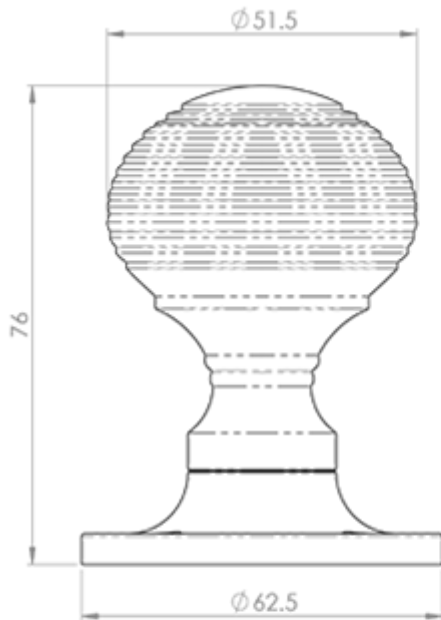

Description

The unsprung knob features a reeded texture which offers a unique feel when gripped. The reeded pattern is replicated on the rose providing a pleasing uniform effect when viewed on the door. A classical design that compliments both modern and traditional environments. Comes with a 10 year mechanical guarantee and is Fire door rated. Available in various finishes.

Technical Details

CARLISLE BRASS

M1001

This drawing is the property of Carlisle Brass Limited, all design rights reserved