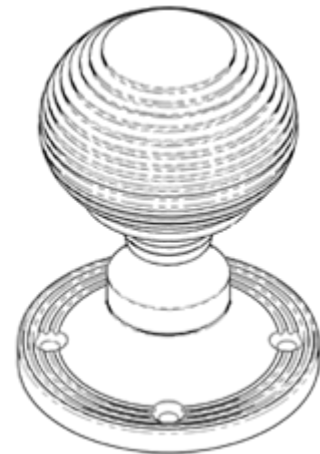

## Queen Anne Mortice Knob

Product Images

---

## Technical Details

---

 CARLISLE BRASS

M1001

This drawing is the property of Carlisle Brass Limited, all design rights reserved

## Specification

---

## Additional Information

---

SKU	M1001-CP
Brands	Carlisle Brass
Finishes	Polished Chrome
Options	Mortice Knob
Sizes	61mm Dia. Rose 52mm Dia. Knob, 77mm Projection
Features	Unsprung
Technical	4
Line Drawings	M1001.PDF