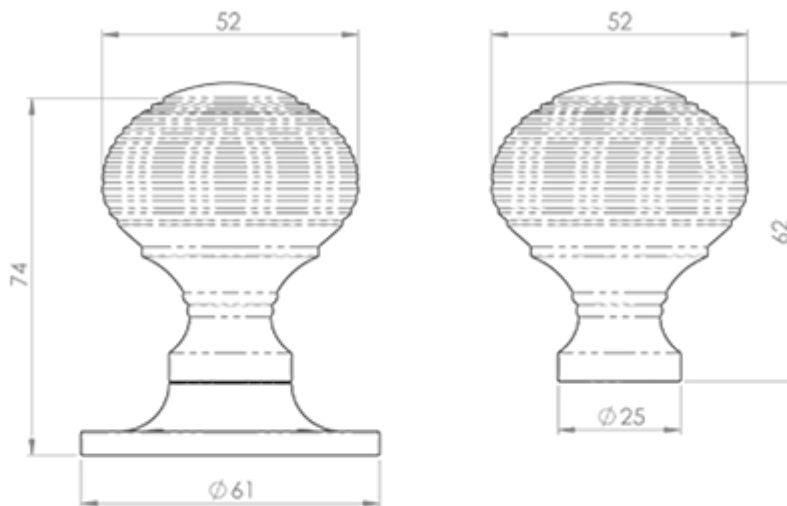

Queen Anne Mortice Rim Knob

Product Images

Description

The unsprung rim knob features a reeded texture which offers a unique feel when gripped. The reeded pattern is replicated on the rose providing a pleasing uniform effect when viewed on the door. A classical design that compliments both modern and traditional environments. Comes with a 10 year mechanical guarantee and is Fire door rated. Available in various finishes.

[Click here for care instructions](#)

Technical Details

 CARLISLE BRASS

M1001R

This drawing is the property of Carlisle Brass Limited. all design rights reserved

Specification

Additional Information

Short Description	Queen Anne Mortice Rim Knob
SKU	M1001RCP
Brands	Carlisle Brass
Finishes	Polished Chrome
Options	Rim Mortice Knob
Sizes	61mm Dia. Rose 52mm Dia. Knob, 77mm Projection
Features	Unsprung
Technical	4
Line Drawings	M1001R.PDF
Unit of Sale	Pair