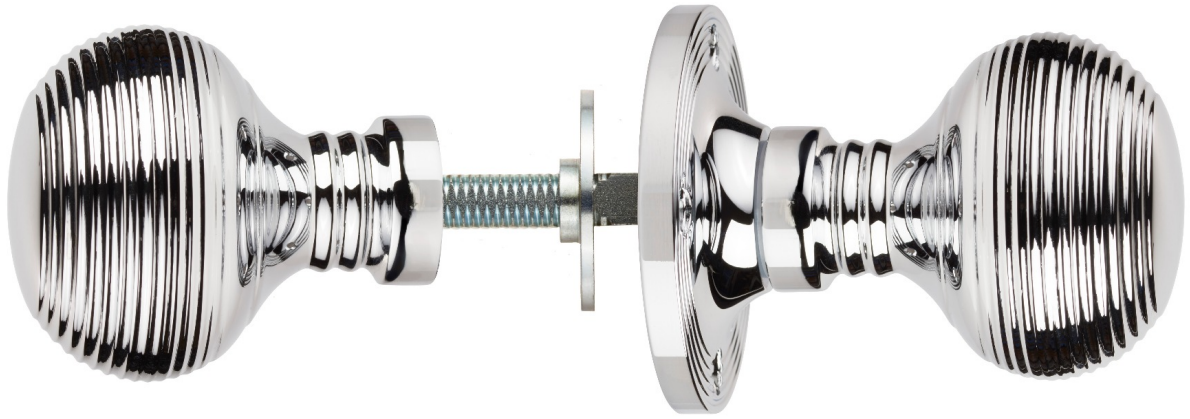

Queen Anne Mortice Rim Knob

Product Images

Description

The unsprung rim knob features a reeded texture which offers a unique feel when gripped. The reeded pattern is replicated on the rose providing a pleasing uniform effect when viewed on the door. A classical design that compliments both modern and traditional environments. Comes with a 10 year mechanical guarantee and is Fire door rated. Available in various finishes.

[Click here for care instructions](#)

Technical Details

 CARLISLE BRASS

M1001R

This drawing is the property of Carlisle Brass Limited. all design rights reserved

Specification

Additional Information

Short Description	Queen Anne Mortice Rim Knob
SKU	M1001RCP
Brands	Carlisle Brass
Finishes	Polished Chrome
Options	Rim Mortice Knob
Sizes	61mm Dia. Rose 52mm Dia. Knob, 77mm Projection
Features	Unsprung
Technical	4
Line Drawings	M1001R.PDF
Unit of Sale	Pair