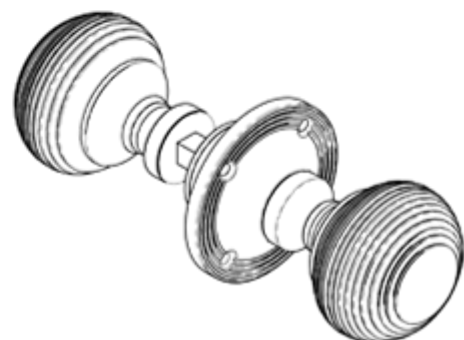

Queen Anne Mortice Rim Knob

Product Images

Description

The unsprung rim knob features a reeded texture which offers a unique feel when gripped. The reeded pattern is replicated on the rose providing a pleasing uniform effect when viewed on the door. A classical design that compliments both modern and traditional environments. Comes with a 10 year mechanical guarantee and is Fire door rated. Available in various finishes.

[Click here for care instructions](#)

Technical Details

 CARLISLE BRASS

M1001R

This drawing is the property of Carlisle Brass Limited. all design rights reserved

Specification

Additional Information

Short Description	Queen Anne Mortice Rim Knob
SKU	M1001RCP
Brands	Carlisle Brass
Finishes	Polished Chrome
Options	Rim Mortice Knob
Sizes	61mm Dia. Rose 52mm Dia. Knob, 77mm Projection
Features	Unsprung
Technical	4
Line Drawings	M1001R.PDF
Unit of Sale	Pair