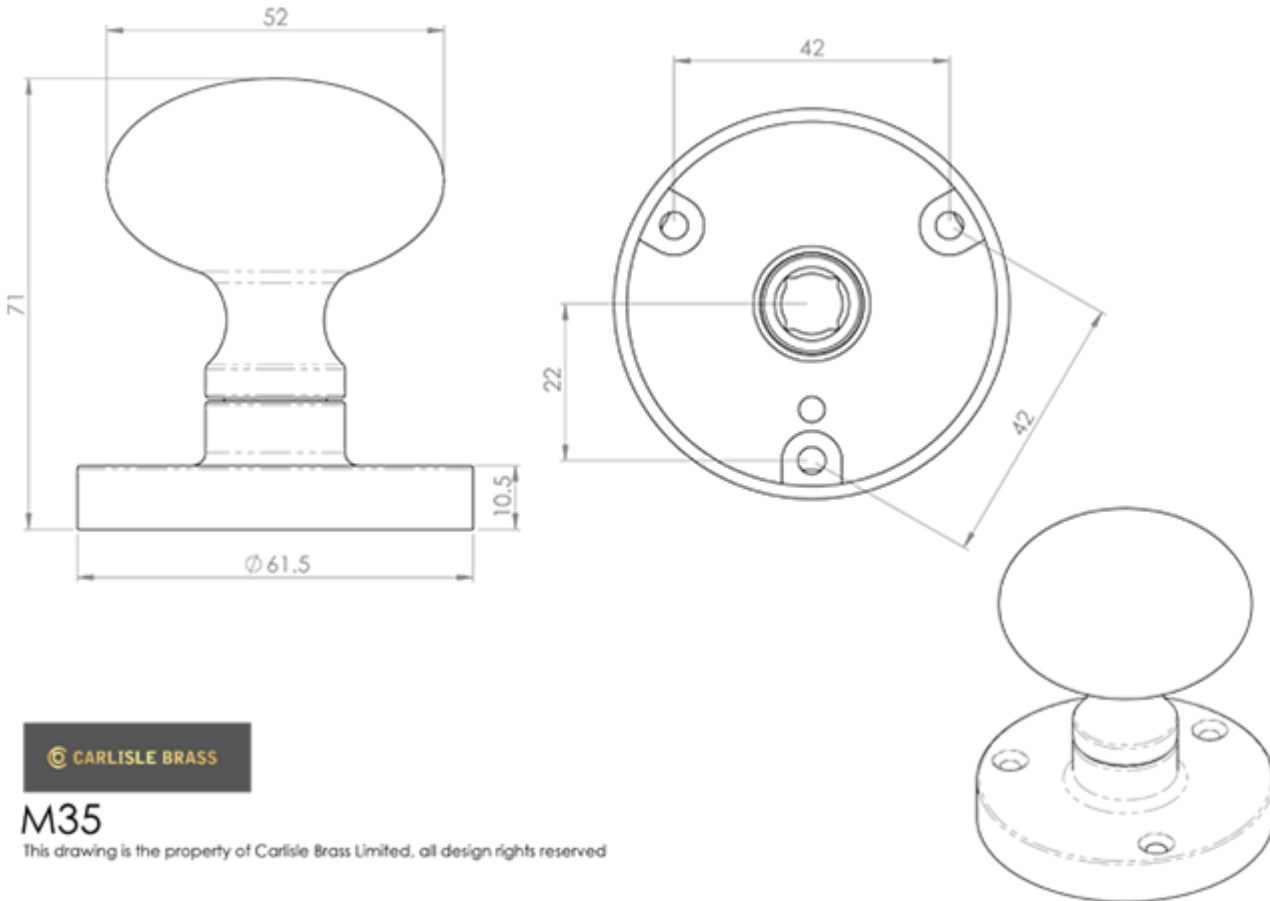

Description

Probably the most popular Victorian knobset in the UK. It has a strong chunky feel and sits comfortably in the hand due to its robustness. A quality classical design that compliments both modern and traditional environments. Comes with a 10 year mechanical guarantee.

Technical Details