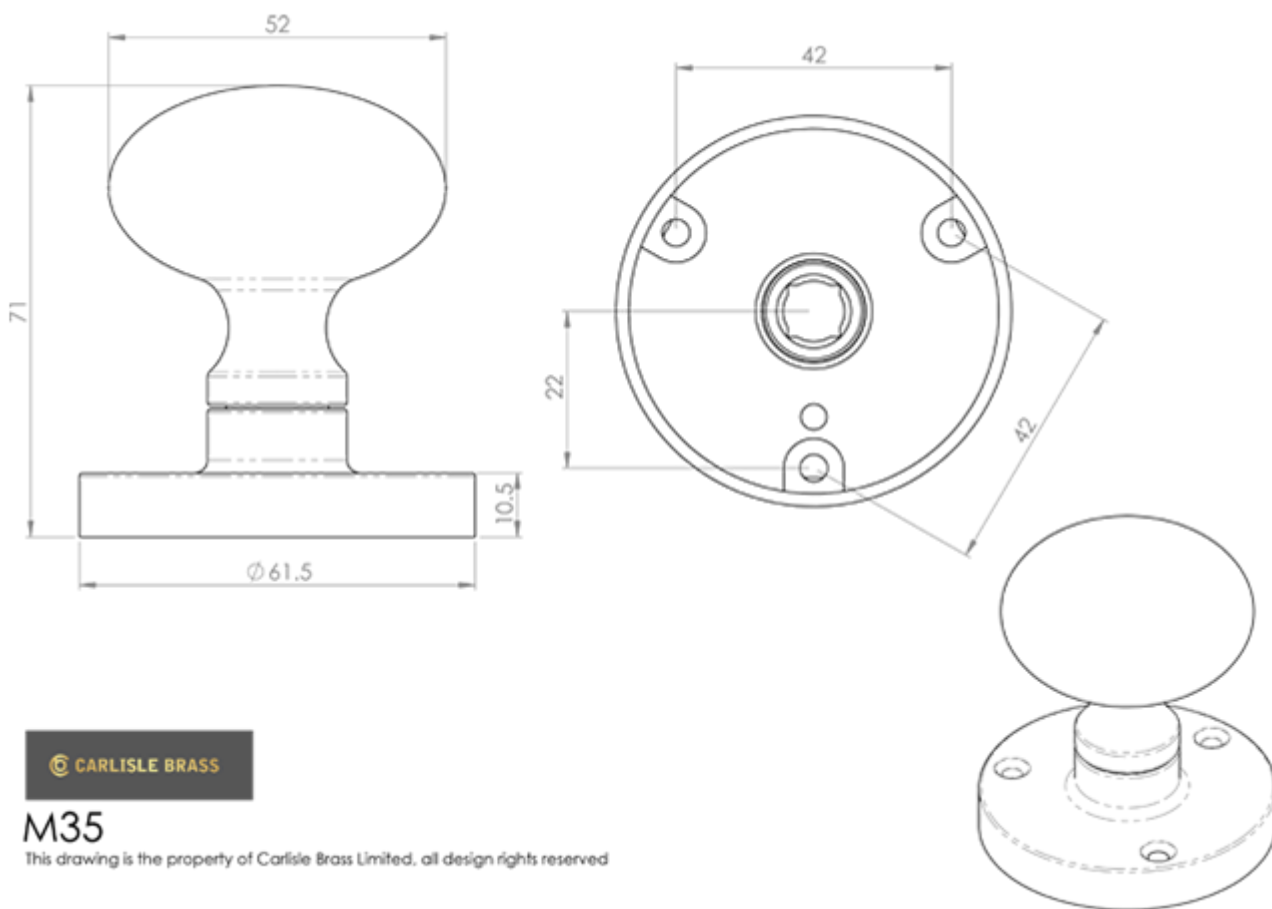

Mushroom Mortice Knob

Product Images

Description

Probably the most popular Victorian knobset in the UK. It has a strong chunky feel and sits comfortably in the hand due to its robustness. A quality

classical design that compliments both modern and traditional environments. Comes with a 10 year mechanical guarantee and is Fire door rated. Available in a variety of finishes and an Unsprung version if required.

Technical Details

Specification

Additional Information

SKU	M35
Brands	Manital
Features	Unsprung
Technical	4,49
Line Drawings	M35.pdf

Product Options

Finishes:	Polished Chrome
	Satin Nickel
	Dark Bronze
	Satin Chrome
	Polished Brass
Options:	Half Spung
Sizes:	61 mm Dia. Rose, 52mm Dia. Knob