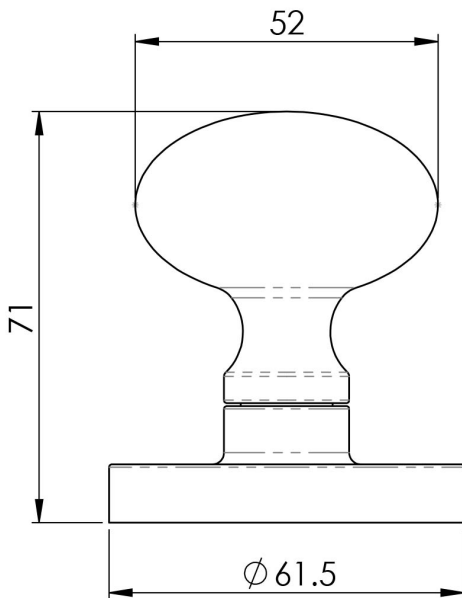

Mushroom Mortice Knob

M35 Range

Probably the most popular Victorian knobset in the UK. It has a strong chunky feel and sits comfortably in the hand due to its robustness. A quality classical design that compliments both modern and traditional environments. Comes with a 10 year mechanical guarantee.