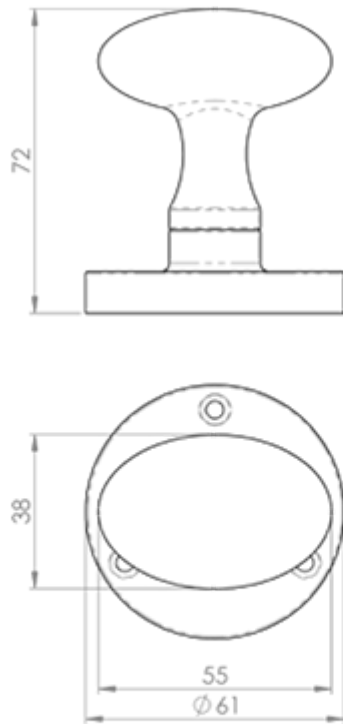

Comes with a 10 year mechanical guarantee and is Fire door rated. Available in a variety of different finishes.

Technical Details

CARLISLE BRASS

M34

This drawing is the property of Carlisle Brass Limited, all design rights reserved

Specification