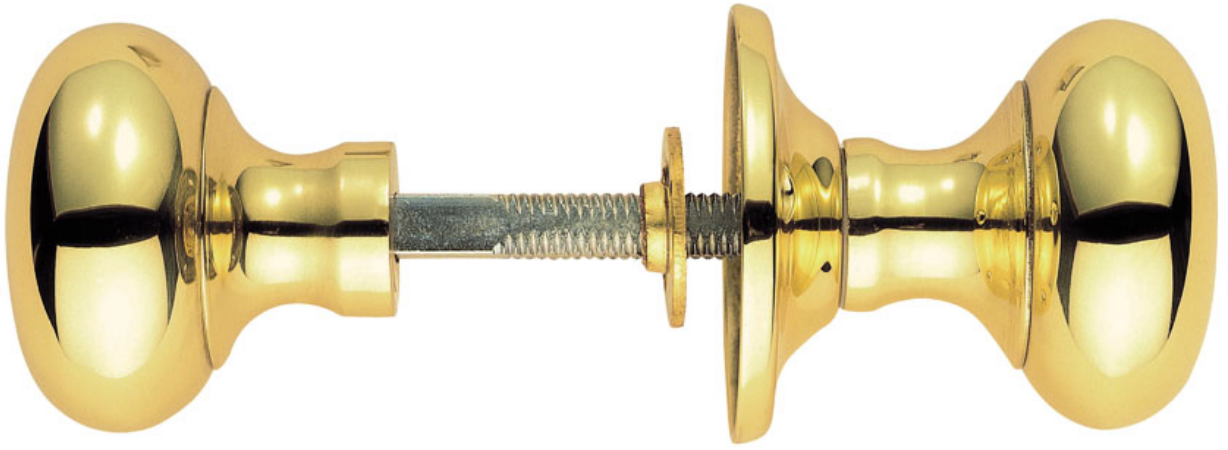

Mushroom Rim Knob

Product Images

Description

The smooth larger than average mushroom shaped knob is substantial and easy to grip. Sturdy and durable making it suitable for demanding environments. For use with rim locks. Comes with a 10 year mechanical guarantee. Available in different finishes and sizes.

Discontinued once stocks have gone:

M35RB
M35RBCP
M35RBSC

© CARLISLE BRASS

M35RS

This drawing is the property of Carlisle Brass Limited, all design rights reserved

Specification

Additional Information

Short Description	Mushroom Rim Knob
SKU	M35R
Brands	Manital
Features	Unsprung
Technical	4
Line Drawings	M35RS.PDF,M35RB.PDF

Finishes:

Polished Chrome

Satin Chrome

Polished Brass

Sizes:

56mm Dia. Rose 51mm Dia. Knob

64mm Dia. Rose 52mm Dia. Knob