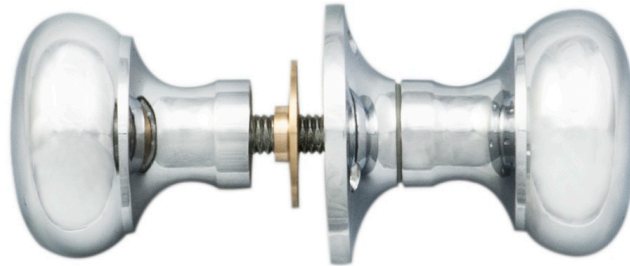

## Mushroom Rim Knob

M35R

The smooth larger than average mushroom shaped knob is substantial and easy to grip. Sturdy and durable making it suitable for demanding environments. For use with rim locks. Comes with a 10 year mechanical guarantee.