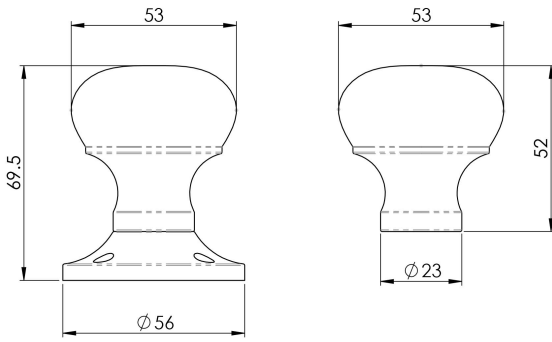

## Mushroom Rim Knob

M35R

The smooth larger than average mushroom shaped knob is substantial and easy to grip. Sturdy and durable making it suitable for demanding environments. For use with rim locks. Comes with a 10 year mechanical guarantee.