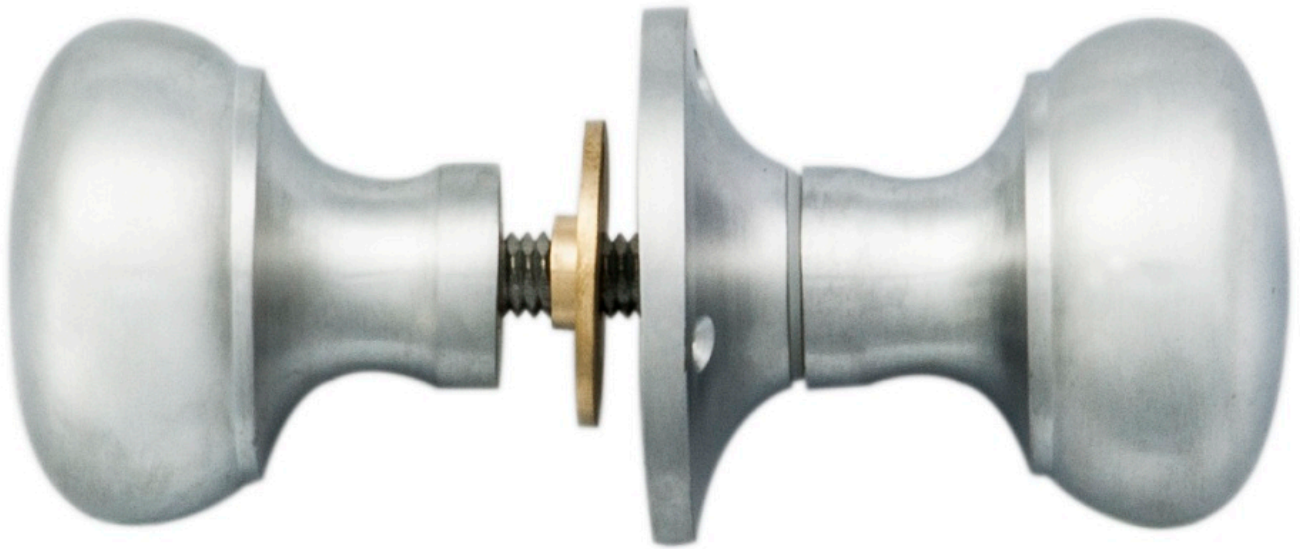

Mushroom Rim Knob

Product Images

Description

The smooth larger than average mushroom shaped knob is substantial and easy to grip. Sturdy and durable making it suitable for demanding environments. For use with rim locks. Comes with a 10 year mechanical guarantee. Available in different finishes and sizes.

Discontinued once stocks have gone:

M35RB
M35RBCP
M35RBSC

© CARLISLE BRASS

M35RS

This drawing is the property of Carlisle Brass Limited, all design rights reserved

Specification

Additional Information

Short Description	Mushroom Rim Knob
SKU	M35R
Brands	Manital
Features	Unsprung
Technical	4
Line Drawings	M35RS.PDF,M35RB.PDF

Finishes:

Polished Chrome

Satin Chrome

Polished Brass

Sizes:

56mm Dia. Rose 51mm Dia. Knob

64mm Dia. Rose 52mm Dia. Knob