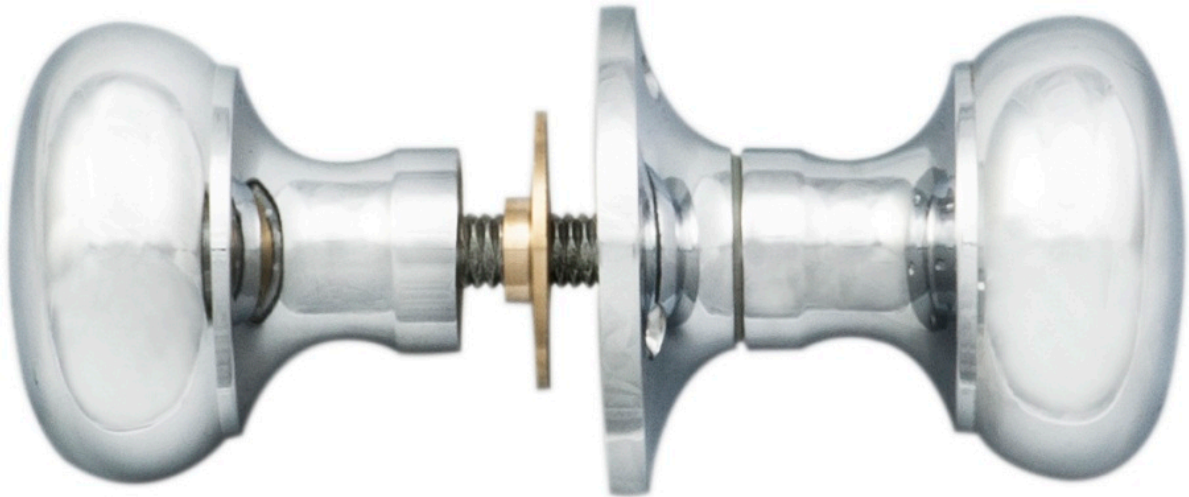

Mushroom Rim Knob

Product Images

Description

The smooth larger than average mushroom shaped knob is substantial and easy to grip. Sturdy and durable making it suitable for demanding environments. For use with rim locks. Comes with a 10 year mechanical guarantee. Available in different finishes and sizes.

Discontinued once stocks have gone:

M35RB
M35RBCP
M35RBSC

© CARLISLE BRASS

M35RS

This drawing is the property of Carlisle Brass Limited, all design rights reserved

Specification

Additional Information

Short Description	Mushroom Rim Knob
SKU	M35R
Brands	Manital
Features	Unsprung
Technical	4
Line Drawings	M35RS.PDF,M35RB.PDF

Finishes:

Polished Chrome

Satin Chrome

Polished Brass

Sizes:

56mm Dia. Rose 51mm Dia. Knob

64mm Dia. Rose 52mm Dia. Knob