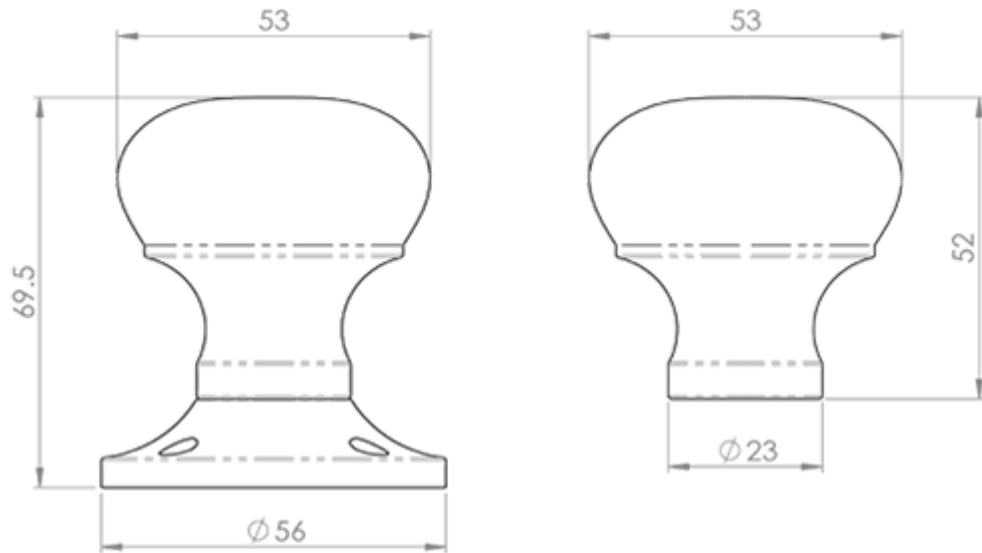

Mushroom Rim Knob

Product Images

Description

The smooth larger than average mushroom shaped knob is substantial and easy to grip. Sturdy and durable making it suitable for demanding environments. For use with rim locks. Comes with a 10 year mechanical guarantee. Available in different finishes and sizes.

Discontinued once stocks have gone:

M35RB
M35RBCP
M35RBSC

© CARLISLE BRASS

M35RS

This drawing is the property of Carlisle Brass Limited, all design rights reserved

Specification

Additional Information

Short Description	Mushroom Rim Knob
SKU	M35R
Brands	Manital
Features	Unsprung
Technical	4
Line Drawings	M35RS.PDF,M35RB.PDF

Finishes:

Polished Chrome

Satin Chrome

Polished Brass

Sizes:

56mm Dia. Rose 51mm Dia. Knob

64mm Dia. Rose 52mm Dia. Knob