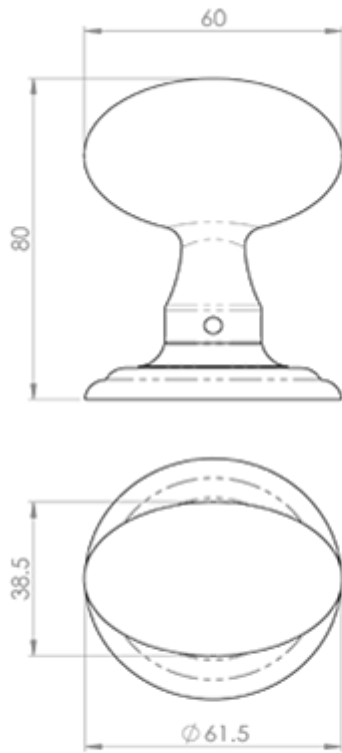

Oval Mortice Knob

Product Images

Description

This popular smooth styled mushroom knob sits on an elegant tiered rose and has a design that allows it to be fitted beautifully in both traditional and contemporary settings. The door knob features an oval shape that is comfortable to the grip when used, while the rose is tiered for texture and eye-catching appeal. Comes with a 10 year mechanical guarantee and is Fire door rated..

Technical Details

 CARLISLE BRASS

AQ34

This drawing is the property of Carlisle Brass Limited, all design rights reserved

Specification

Additional Information

| | |
|---------------|--|
| SKU | AQ34-CP |
| Brands | Carlisle Brass |
| Finishes | Polished Chrome |
| Sizes | 61mm Dia. Rose, 61 mm x 30mm Knob. Solid. 81mm Projection. |
| Features | Unsprung |
| Technical | 4 |
| Line Drawings | AQ34.PDF |