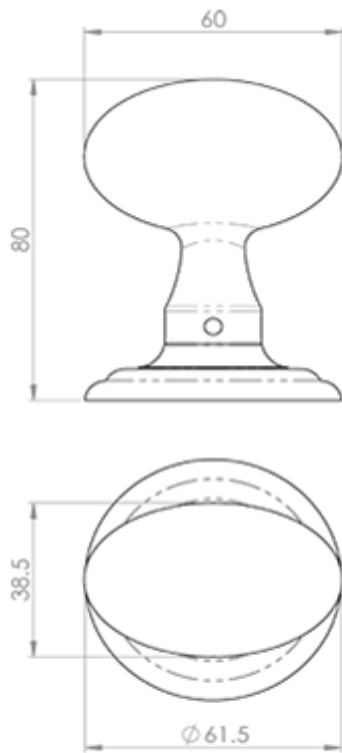

Oval Mortice Knob

Product Images

Description

This popular smooth styled mushroom knob sits on an elegant tiered rose and has a design that allows it to be fitted beautifully in both traditional and

contemporary settings. The door knob features an oval shape that is comfortable to the grip when used, while the rose is tiered for texture and eye-catching appeal. Comes with a 10 year mechanical guarantee.

Technical Details

 CARLISLE BRASS

AQ34

This drawing is the property of Carlisle Brass Limited, all design rights reserved

Specification

Additional Information

SKU	AQ34
Brands	Carlisle Brass
Finishes	Polished Brass
Sizes	61mm Dia. Rose, 61 mm x 30mm Knob. Solid. 81mm Projection.
Features	Unsprung
Technical	4
Line Drawings	AQ34.PDF
Unit of Sale	Pair